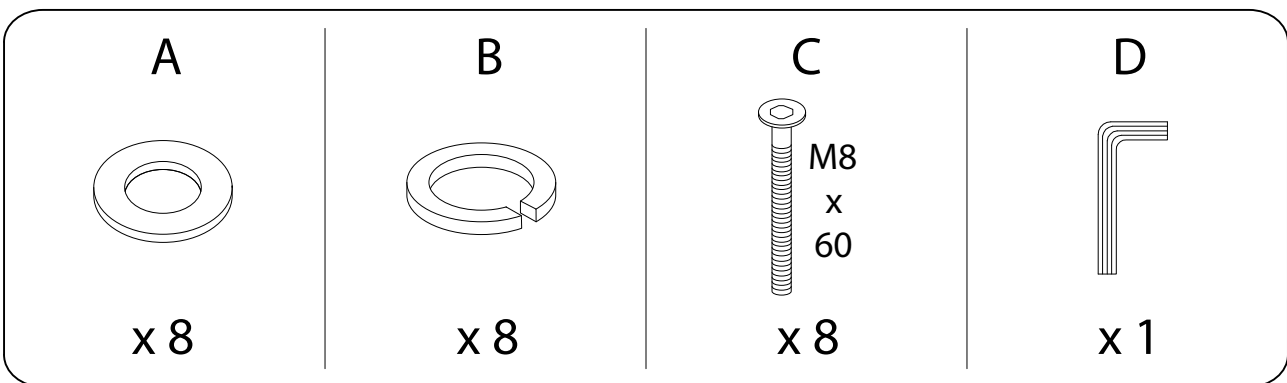

An icon showing an L-shaped metal bracket inside a circle. To its right is a power drill with a diagonal line through it, indicating it should not be used.	A warning triangle containing an exclamation mark.	A circular clock face with tick marks around the perimeter.
<p>30'</p>		
An icon showing a rectangular block on a textured base inside a circle. To its right is a similar block with a screw being inserted into it, with a diagonal line through it, indicating it should not be done.	A warning triangle containing an exclamation mark.	A simple line drawing of a person standing.
<p>2</p>		