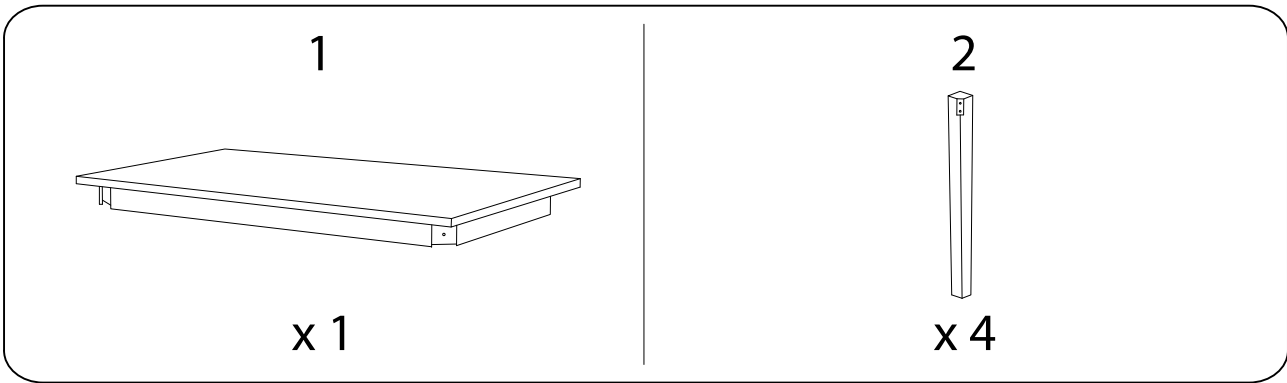

An icon showing an L-shaped metal bracket inside a circle. To its right is a power drill with a diagonal line through it, indicating it should not be used.	A warning triangle containing an exclamation mark.	A circular clock face with tick marks around the perimeter.
<p>30'</p>		
An icon showing a rectangular block on a textured base inside a circle. To its right is a similar block with a screw being inserted into it, with a diagonal line through it, indicating it should not be done.	A warning triangle containing an exclamation mark.	A simple line drawing of a person standing.
<p>2</p>		