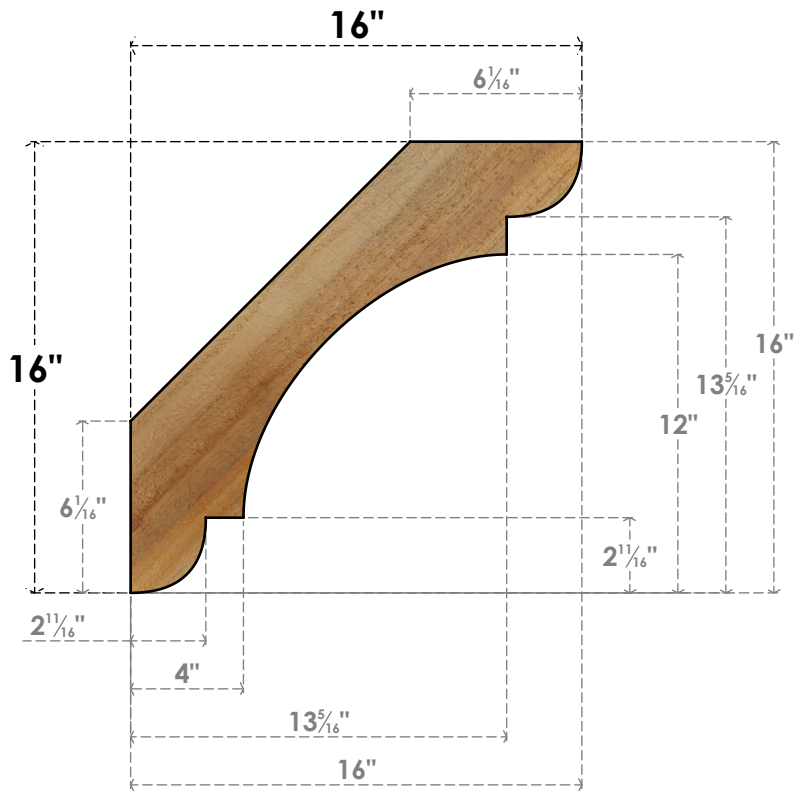

BRC06X16X16OLY00RWR

6"W X 16"D X 16"H OLYMPIC ROUGH SAWN BRACE, WESTERN RED CEDAR

SIDE

FRONT

EKENA MILLWORK
 2300 WEST MAIN ST.
 CLARKSVILLE, TX 75426
 TOLL FREE: 866-607-0453
 WWW.EKENAMILLWORK.COM

NOTES

1. INSTALLATION TO BE COMPLETED IN ACCORDANCE WITH MANUFACTURER'S SPECIFICATIONS.
2. DRAWING MAY NOT BE TO SCALE
3. THIS DRAWING IS INTENDED FOR DESIGN AND PLANNING PURPOSES ONLY.
4. ALL INFORMATION CONTAINED HEREIN WAS CURRENT AT THE TIME OF DEVELOPMENT BUT MUST BE REVIEWED AND APPROVED BY THE PRODUCT MANUFACTURER TO BE CONSIDERED ACCURATE.
5. PRODUCTS ARE NOT KILN DRIED. THIS ITEM IS UNIQUE AND WILL CONTAIN THE NATURAL VARIATIONS THAT THE WOOD SPECIES OFFERS. THIS MAY RESULT IN VARIATIONS UP TO 1/4"