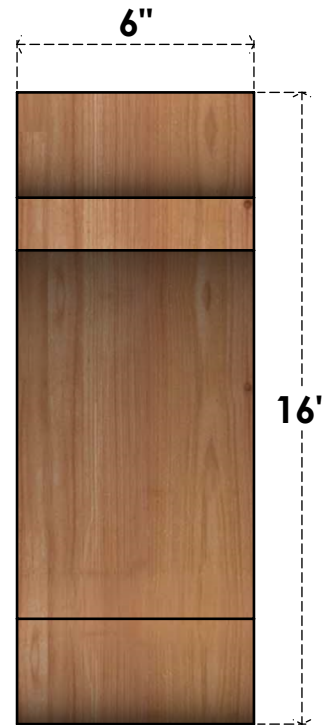

BRC06X16X16OLY00RWR

6"W X 16"D X 16"H OLYMPIC ROUGH SAWN BRACE, WESTERN RED CEDAR

SIDE

FRONT

EKENA MILLWORK
 2300 WEST MAIN ST.
 CLARKSVILLE, TX 75426
 TOLL FREE: 866-607-0453
 WWW.EKENAMILLWORK.COM

NOTES

1. INSTALLATION TO BE COMPLETED IN ACCORDANCE WITH MANUFACTURER'S SPECIFICATIONS.
2. DRAWING MAY NOT BE TO SCALE
3. THIS DRAWING IS INTENDED FOR DESIGN AND PLANNING PURPOSES ONLY.
4. ALL INFORMATION CONTAINED HEREIN WAS CURRENT AT THE TIME OF DEVELOPMENT BUT MUST BE REVIEWED AND APPROVED BY THE PRODUCT MANUFACTURER TO BE CONSIDERED ACCURATE.
5. PRODUCTS ARE NOT KILN DRIED. THIS ITEM IS UNIQUE AND WILL CONTAIN THE NATURAL VARIATIONS THAT THE WOOD SPECIES OFFERS. THIS MAY RESULT IN VARIATIONS UP TO 1/4"