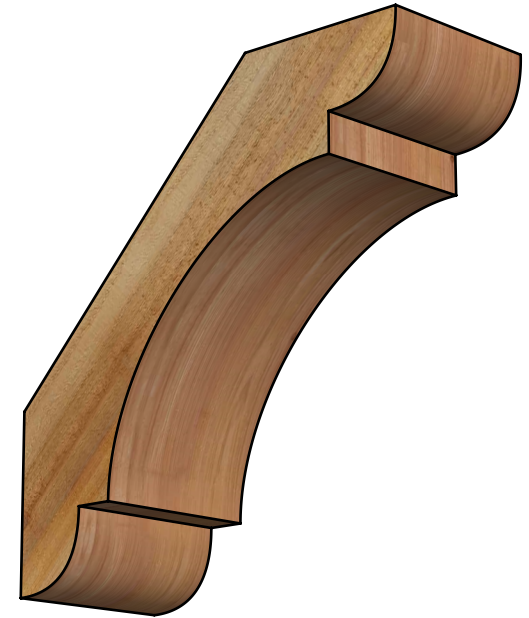

BRC06X16X16OLY00RWR

6"W X 16"D X 16"H OLYMPIC ROUGH SAWN BRACE, WESTERN RED CEDAR

SIDE

FRONT

EKENA MILLWORK
 2300 WEST MAIN ST.
 CLARKSVILLE, TX 75426
 TOLL FREE: 866-607-0453
 WWW.EKENAMILLWORK.COM

NOTES

1. INSTALLATION TO BE COMPLETED IN ACCORDANCE WITH MANUFACTURER'S SPECIFICATIONS.
2. DRAWING MAY NOT BE TO SCALE
3. THIS DRAWING IS INTENDED FOR DESIGN AND PLANNING PURPOSES ONLY.
4. ALL INFORMATION CONTAINED HEREIN WAS CURRENT AT THE TIME OF DEVELOPMENT BUT MUST BE REVIEWED AND APPROVED BY THE PRODUCT MANUFACTURER TO BE CONSIDERED ACCURATE.
5. PRODUCTS ARE NOT KILN DRIED. THIS ITEM IS UNIQUE AND WILL CONTAIN THE NATURAL VARIATIONS THAT THE WOOD SPECIES OFFERS. THIS MAY RESULT IN VARIATIONS UP TO 1/4"