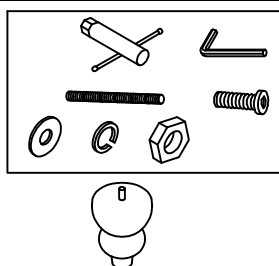

NOTICE BEFORE ASSEMBLY

ASSEMBLY INSTRUCTIONS

PART LIST

Cushions, pillow and legs included

1	X 16	2	X 16	3	X 6
5	X 6	6	X 1	7	X 10
				8	X 1
				9	X 16

Open up the Velcro of Non-Woven Fabric cover on the bottom of the seat frame to remove seat cushions, back cushions and pillow.

*** PLEASE REMOVE ALL PARTS FROM SEAT FRAMES AND BACKS BEFORE ASSEMBLY***

LOVESEAT ASSEMBLY INSTRUCTION

STEP 1

STEP 2

STEP 3

STEP 4

Stop when the rod starts coming out on the other end

CORNER WEDGE ASSEMBLY INSTRUCTION

STEP 1

ARMLESS CHAIR ASSEMBLY INSTRUCTION

STEP 2

*Stop when the rod starts coming out
on the other end*

SECTIONAL SOFA

SECTIONAL SOFA CAN BE ATTACHED TOGETHER BY "n" SHAPE HANGER AS THE DRAWINGS SHOWN BELOW.