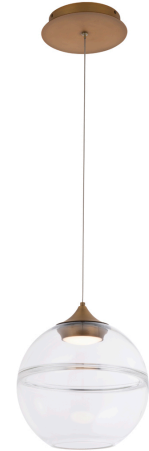

Fixture Type: _____

Catalog Number: _____

Project: _____

Location: _____

Model & Size	Color Temp & CRI	Finish	Watt	LED Lumens	Delivered Lumens	Title 24
14"	3000K 90	AB Aged Brass	9W	680	281	YES

Example:

DESCRIPTION

Classic forms elevated.

FEATURES

- Low profile, powered aircraft cables for an ultra-clean look
- Easy to clean
- Can be mounted on a sloped ceiling
- Three 12" and one 6" downrods included for _____ only
- Driver conceals within the canopy
- Quick install canopy
- 5 Year warranty

SPECIFICATIONS

Color Temp:	3000K
Input:	120-277 VAC, 50/60Hz
CRI:	90
Dimming:	ELV: 100-10%, 0-10V: 100-5%, TRIAC: 100-5%
Rated Life:	50000 Hours
Standards:	ETL, cETL, Title 24: 2019 Damp Location Listed
Construction:	Aluminum hardware with glass diffuser