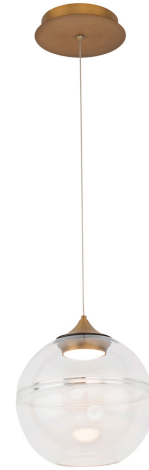

DESCRIPTION

Classic forms elevated.

FEATURES

- Low profile, powered aircraft cables for an ultra-clean look
- Easy to clean
- Can be mounted on a sloped ceiling
- Three 12" and one 6" downrods included for _____ only
- Driver conceals within the canopy
- Quick install canopy
- 5 Year warranty

FINISHES

Aged Brass

LINE DRAWING

Fixture Type: _____

Catalog Number: _____

Project: _____

Location: _____

Model & Size	Color Temp & CRI	Finish	Watt	LED Lumens	Delivered Lumens	Title 24
10"	3000K 90	AB Aged Brass	9W	680	259	YES

Example:

DESCRIPTION

Classic forms elevated.

FEATURES

- Low profile, powered aircraft cables for an ultra-clean look
- Easy to clean
- Can be mounted on a sloped ceiling
- Three 12" and one 6" downrods included for _____ only
- Driver conceals within the canopy
- Quick install canopy
- 5 Year warranty

FINISHES

Aged Brass

LINE DRAWING

Fixture Type: _____

Catalog Number: _____

Project: _____

Location: _____

Model & Size	Color Temp & CRI	Finish	Watt	LED Lumens	Delivered Lumens	Title 24
14"	3000K 90	AB Aged Brass	9W	680	281	YES