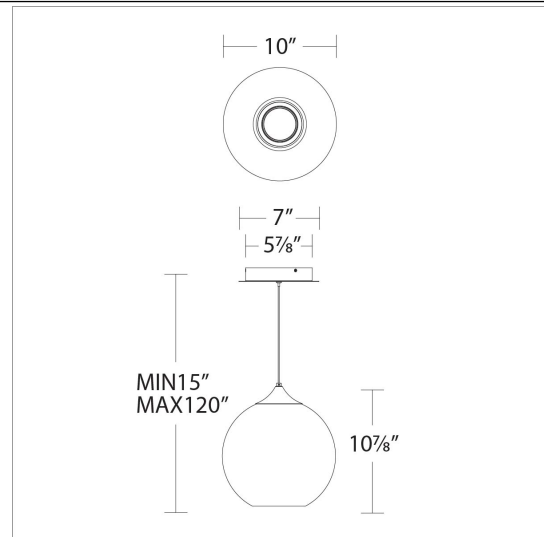

LINE DRAWING