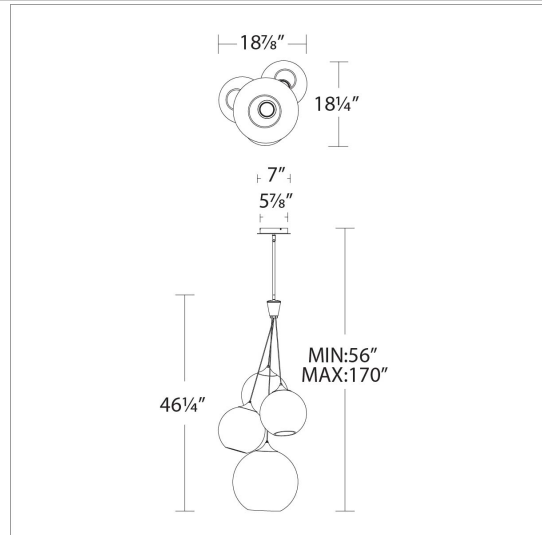

DESCRIPTION

Classic forms elevated.

FEATURES

- Low profile, powered aircraft cables for an ultra-clean look
- Easy to clean
- Can be mounted on a sloped ceiling
- Three 12" and one 6" downrods included for _____ only
- Driver conceals within the canopy
- Quick install canopy
- 5 Year warranty

SPECIFICATIONS

- Color Temp: 3000K
- Input: 120-277 VAC, 50/60Hz
- CRI: 90
- Dimming: ELV: 100-10%, 0-10V: 100-5%, TRIAC: 100-5%
- Rated Life: 50000 Hours
- Standards: ETL, cETL, Title 24: 2019
Damp Location Listed
- Construction: Aluminum hardware with glass diffuser

FINISHES

Aged Brass

LINE DRAWING

Fixture Type: _____

Catalog Number: _____

Project: _____

Location: _____

Model & Size	Color Temp & CRI	Finish	Watt	LED Lumens	Delivered Lumens	Title 24
10"	3000K 90	AB Aged Brass	9W	680	259	YES