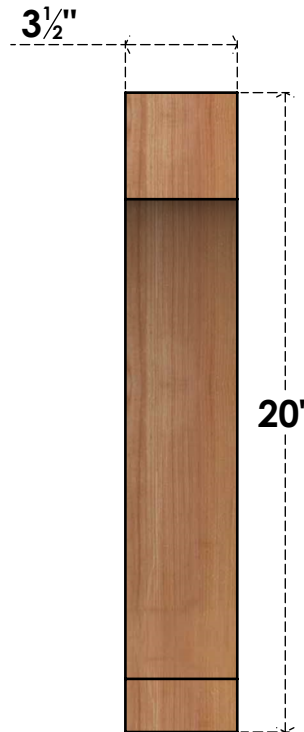

# BRC04X12X20IMP00SWR

3 1/2"W X 12"D X 20"H IMPERIAL SMOOTH BRACE, WESTERN RED CEDAR

**SIDE**

**FRONT**

EKENA MILLWORK  
 2300 WEST MAIN ST.  
 CLARKSVILLE, TX 75426  
 TOLL FREE: 866-607-0453  
 WWW.EKENAMILLWORK.COM