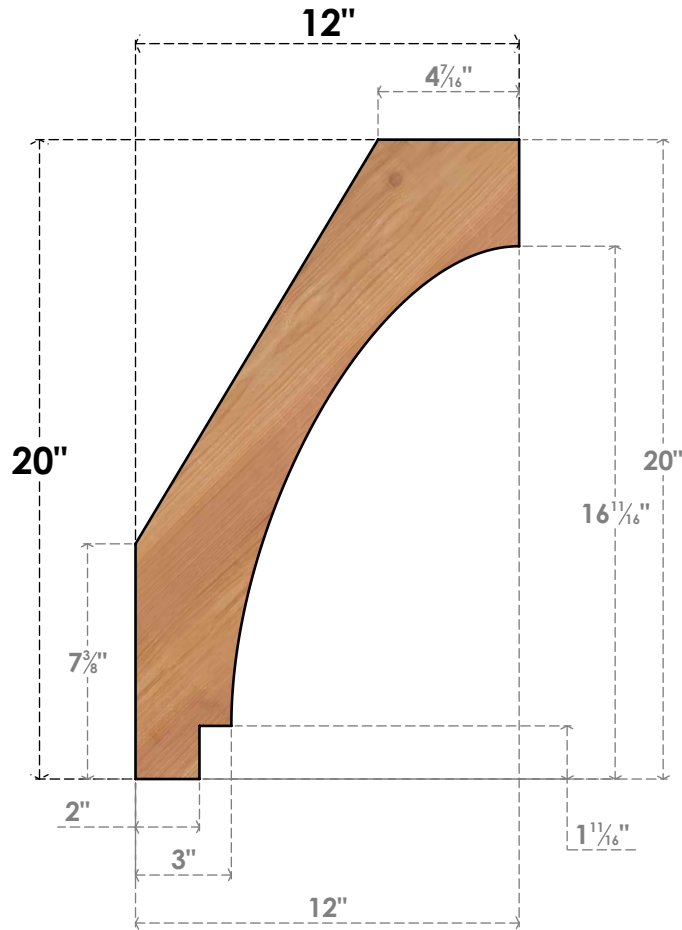

# BRC04X12X20IMP00SWR

3 1/2"W X 12"D X 20"H IMPERIAL SMOOTH BRACE, WESTERN RED CEDAR

**SIDE**

**FRONT**

EKENA MILLWORK  
 2300 WEST MAIN ST.  
 CLARKSVILLE, TX 75426  
 TOLL FREE: 866-607-0453  
 WWW.EKENAMILLWORK.COM