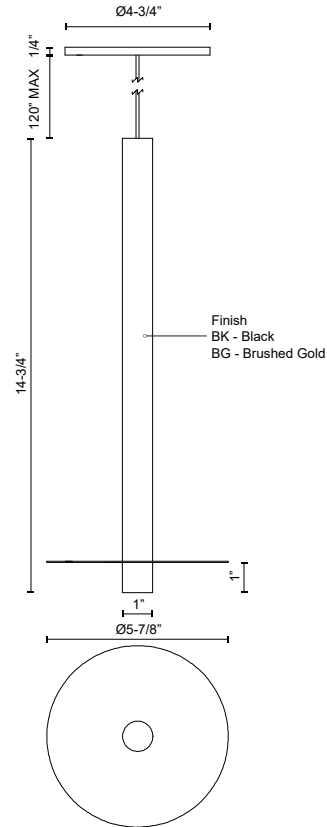

ELIXIR PD15416

PENDANTS

PROJECT

SPECIFICATION DETAILS

* For custom options, consult factory for details.

Fixture Dimensions	D5-7/8" x H14-3/4"
Light Source	LED with DC Driver
Wattage	7W
Total Lumens	510lm
Delivered Lumens	BK-313lm
Voltage	120V
Color Temperature	3000K
CRI (Ra)	90CRI
Optional Color Temps	2700K - 5000K Available, Minimum Order Quantities Apply
LED Rated Life	50,000 hours
Diffuser Details	Acrylic with Sandblasted Interior
Dimming	100% - 10%, TRIAC or ELV Dimmer (Not Included)
Shade Details	Spun Aluminum Shade
Adjustable	Yes
Wire Length	120" Max
Wire Type	Black Coaxial Wire
Minimum Hang Height	16"
Location	Dry
Warranty	5 Years
CEC Title 24 JA8	Yes, JA8-19
Canopy Dimensions	D4-3/4" x H1/4"

DESCRIPTION

Elixir is both decorative and minimal. With an opal glass globe or acrylic diffuser adorned by a thick metallic stem, this collection is both simple and geometrically interesting. Available with or without varied styling. Available in Black and Brushed Gold.

KUZCO

19054 28TH AVENUE
SURREY - BC V3Z 6M3
CANADA

WWW.KUZCOLIGHTING.COM

COMMENT