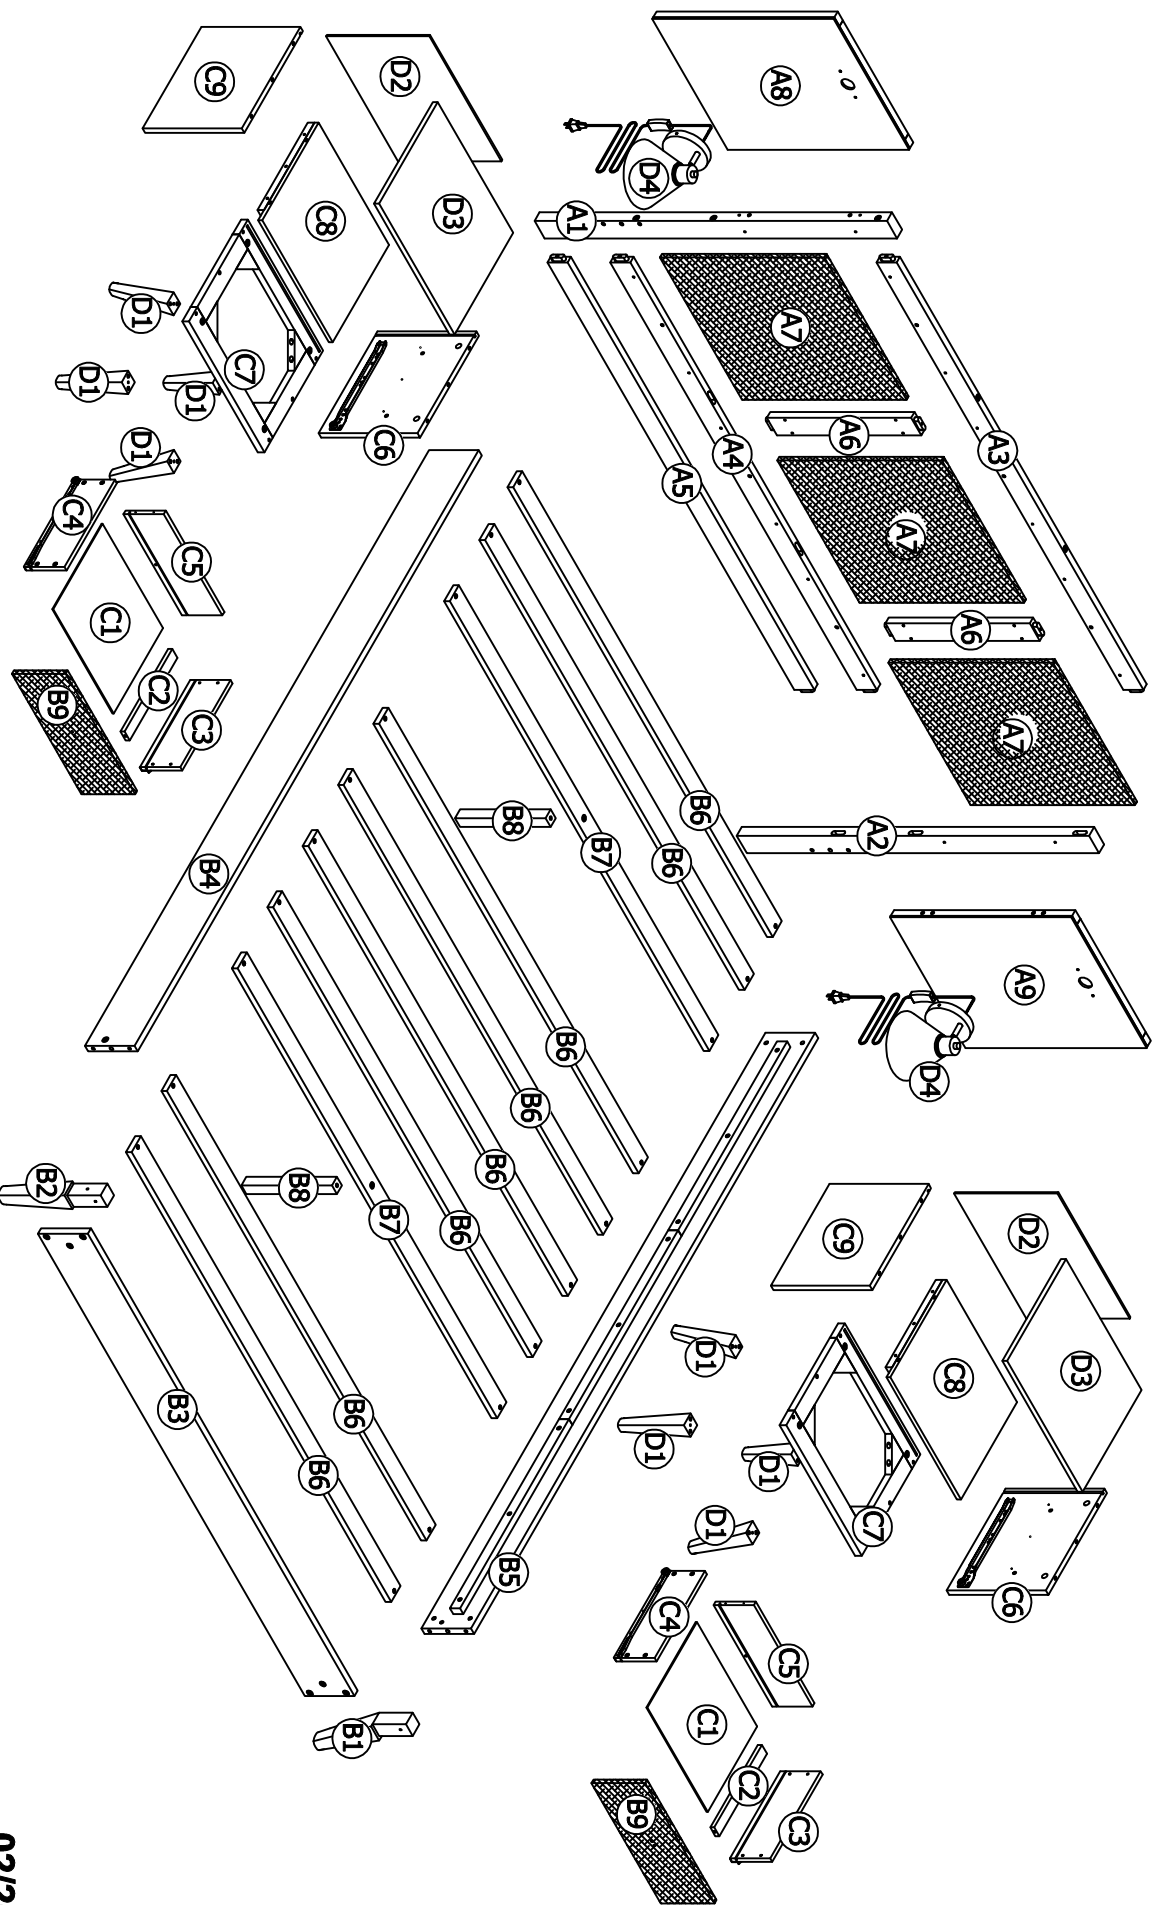

ASSEMBLY INSTRUCTION INSTRUCTIONS DEMONTAGE