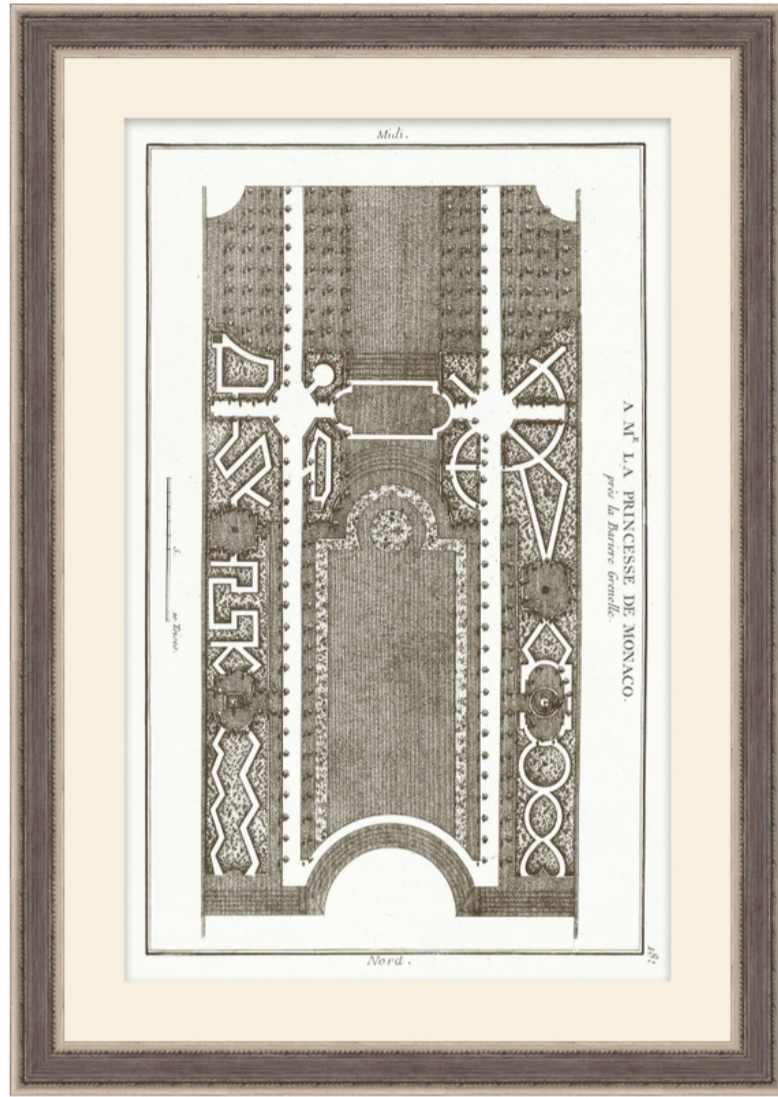

THEODORE ALEXANDER

A Garden Design 2

D3085S61681-5154

Wood Frame

Textured Paper - Single Matboard

M5 - White Smooth + White Core Width:1.5"

F344 - Silver Leaf Cap Frame - Width: 1.125

W 24¼ x D 1¼ x H 35¼ inches

Material(s):

Collection: Art by TA

Style: Modern / Formal Modern

Type: Décor / Wall Art