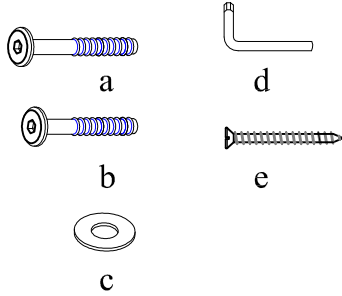

LARGE DESK

Assembly Instruction

A . Components :

- 1. Top Desk 1 x
- 2. Legs 2 x
- 3. Stretcher 1 x

B . Hardware :

- a. Allen Bolt Long 4 x
- b. Allen Bolt Short 6 x
- c. Flat Washer 10 x
- d. Allen Key 1 x
- e. Screw 2 x

C . Tool Required :

- 1. Screw Driver = (not included)

STEP

FINISH