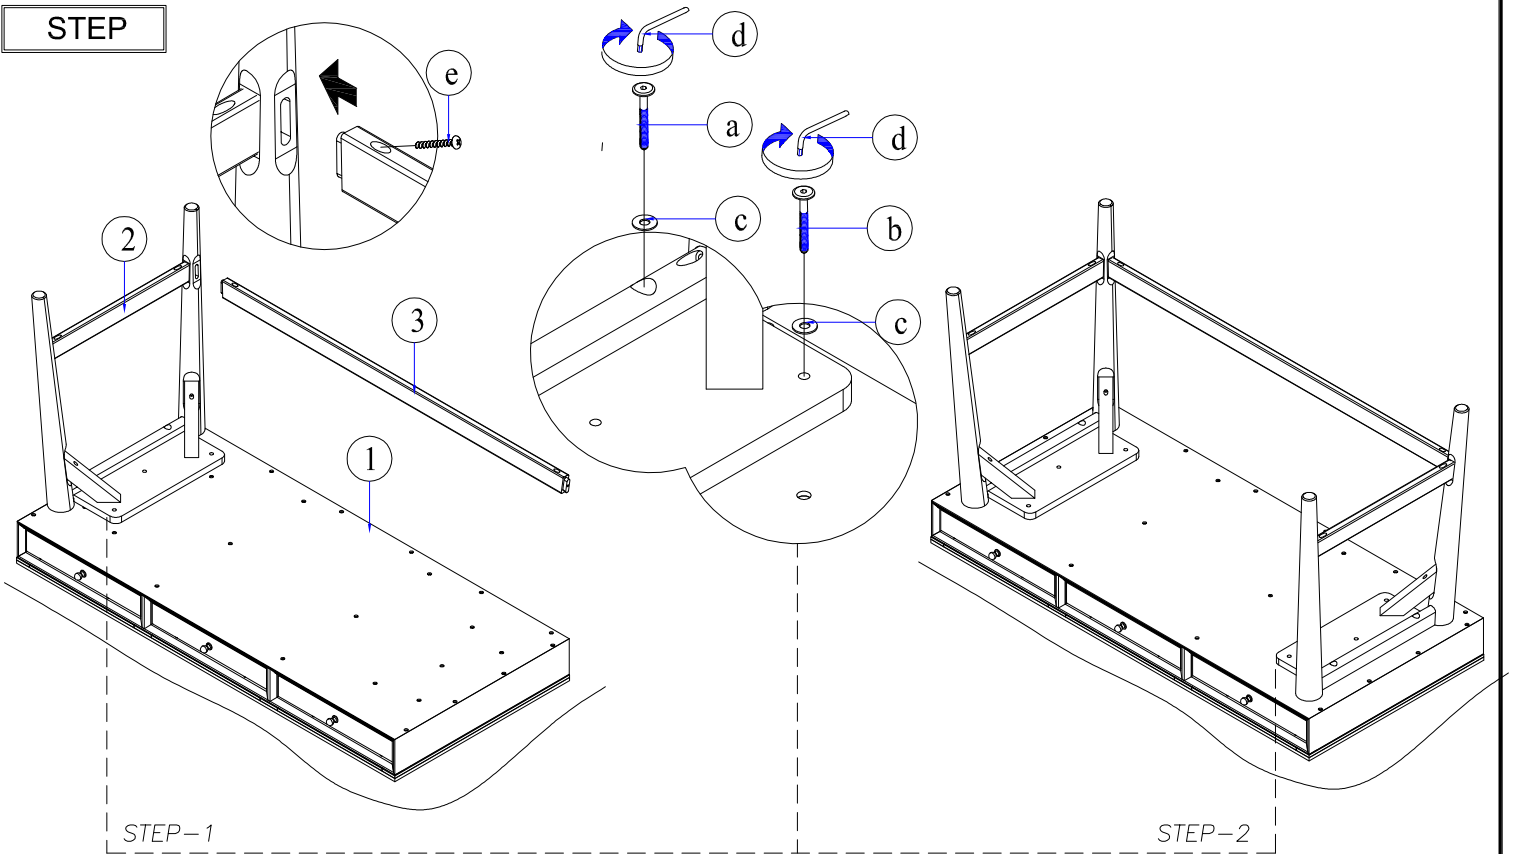

LARGE DESK

Assembly Instruction

A . Components :

- 1. Top Desk 1 x
- 2. Legs 2 x
- 3. Stretcher 1 x

B . Hardware :

- a. Allen Bolt Long 4 x
- b. Allen Bolt Short 6 x
- c. Flat Washer 10 x
- d. Allen Key 1 x
- e. Screw 2 x

C . Tool Required :

- 1. Screw Driver = (not included)

STEP

FINISH