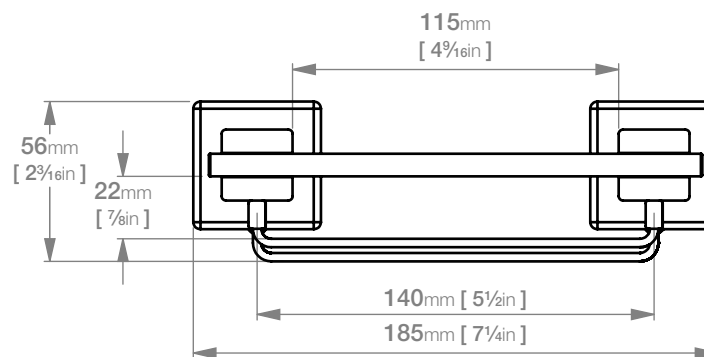

Wall Fixings Supplied:
Masonry

Original UX Fischer® Wall Plug supplied, phased in from June 2015.