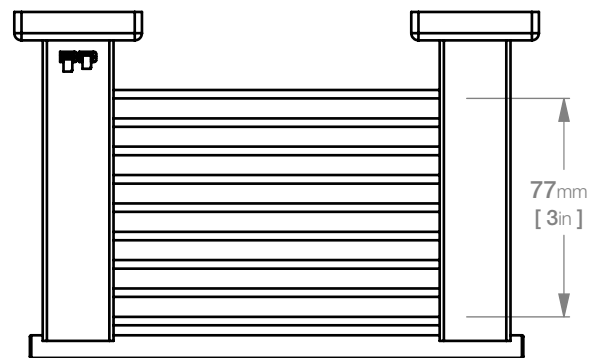

Wall Fixings Supplied:
Masonry

Original UX Fischer® Wall Plug supplied, phased in from June 2015.