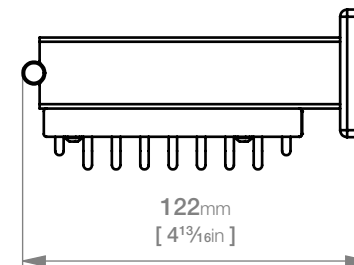

Wall Fixings Supplied:
Masonry

Original UX Fischer® Wall Plug supplied, phased in from June 2015.