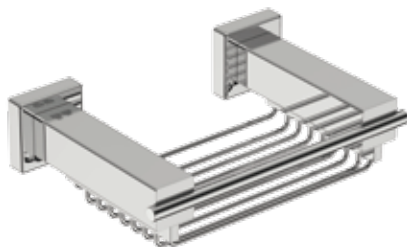

8630 SOAP RACK

8600 Series Exclusive Collection

*South Africa: Exclusively available through Bathroom Bizarre Stores ONLY

Code: 8630POL5

Finish: Polished

GRADE 304 Stainless Steel

Dimensions given are in **mm** and [**inches**].