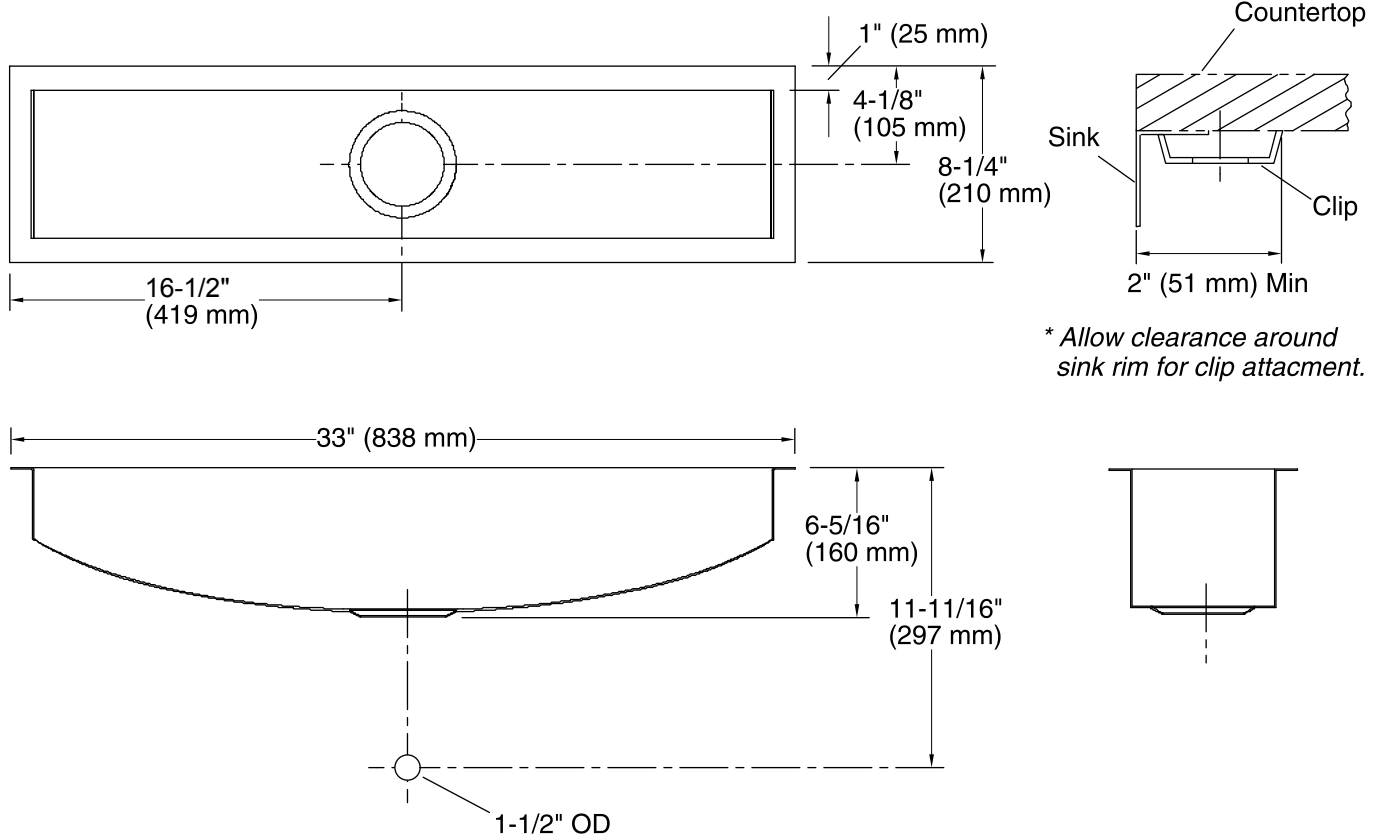

Undertone®
Under-mount Kitchen Sink
K-3187

Features

- 36-inch minimum base cabinet width.
- 16-gauge stainless steel.
- Under-mount.
- Single compartment.
- With SilentShield® sound-absorption technology.
- 33" (838 mm) x 8-1/4" (216 mm)

Optional Accessories

- K-8801 Sink Strainer
- K-2989 Hardwood Countertop Cutting Board

Components

- Product includes:
91915 Hardware Kit

Codes/Standards

ASME A112.19.3/CSA B45.4

**Lifetime Limited Warranty for
KOHLER® Stainless Steel Sinks**

See website for detailed warranty information.

Technical Information

All product dimensions are nominal.

Bowl configuration:	Single
Installation:	Under-mount
Bowl area (Only)	Length: 31" (787 mm) Width: 6-1/4" (159 mm) Bowl depth: 5-15/16" (151 mm)
Drain hole:	3-5/8" (92 mm)
Template:	Under-mount, 1022025-7, required, included

Notes

Install this product according to the installation guide.

Allow a minimum of 2" (51 mm) clearance around the sink rim for clip attachment.