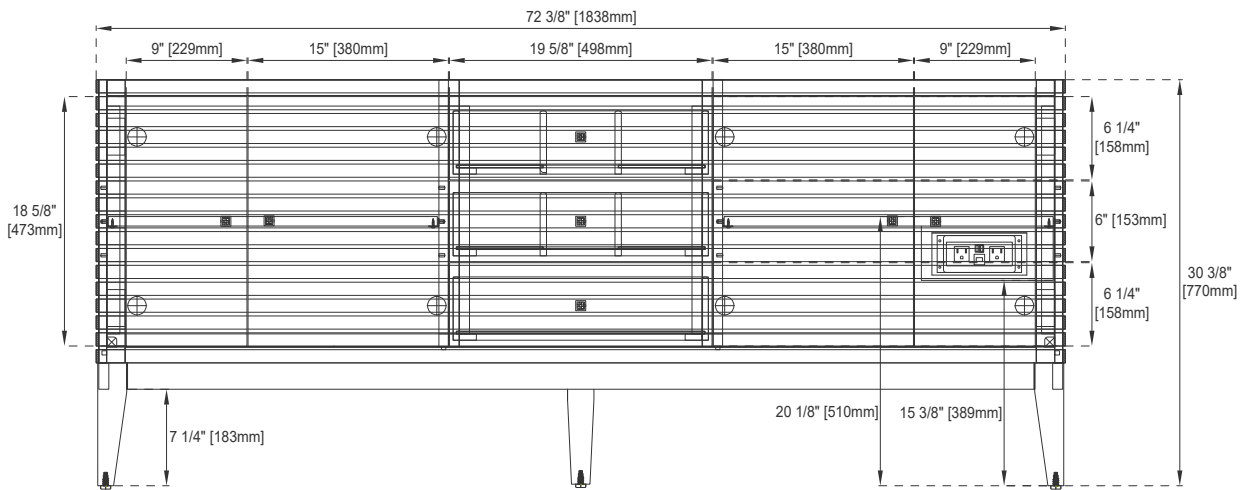

Drawer Box Material and Construction: 12mm Plywood/English Dovetail Joinery

Hardware Material and Finish: Zinc Alloy in Satin Nickel Color

Fits Drain Hole Size: 1 3/4"

Full Extension, Soft Close Glides

European Soft Close Hinges

Aluminum Laminate Drawer Liners

Adjustable Levelers

Dimension

Width: 72-3/8"

Depth: 18-3/4"

Height: 30-3/8"

Rough-In Height: 21-1/2"

72" VANITY

Knob

Top View

Front View

72" VANITY

Side View 1

Side View 2

Side View 3

Back View