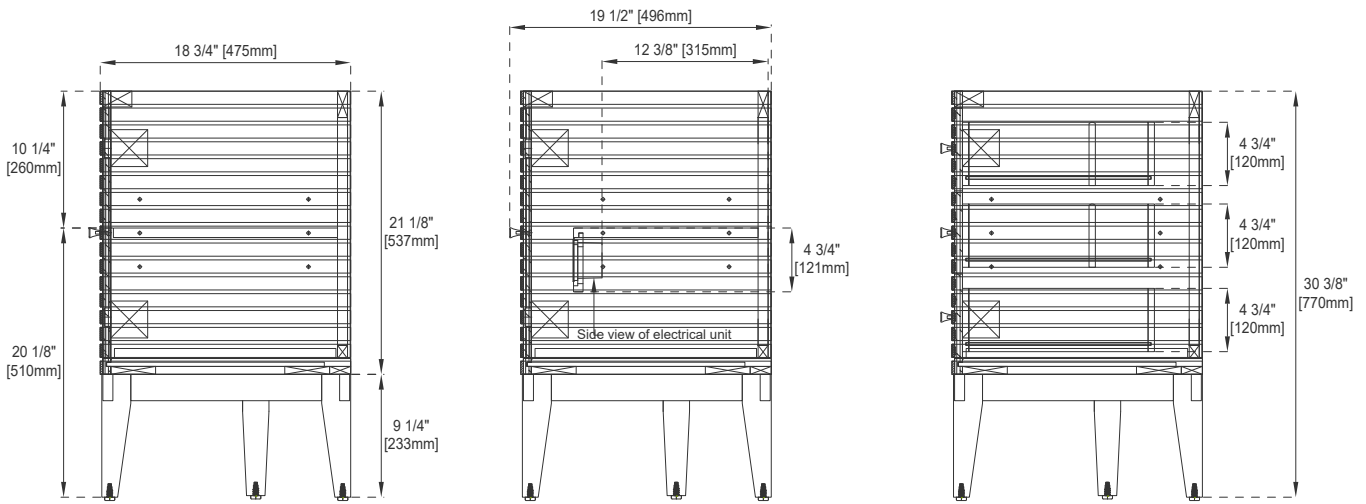

Drawer Box Material and Construction: 12mm Plywood/English Dovetail Joinery

Hardware Material and Finish: Zinc Alloy in Satin Nickel Color

Fits Drain Hole Size: 1 3/4"

Full Extension, Soft Close Glides

European Soft Close Hinges

Aluminum Laminate Drawer Liners

Adjustable Levelers

Dimension

Width: 72-3/8"

Depth: 18-3/4"

Height: 30-3/8"

Rough-In Height: 21-1/2"

72" VANITY

Knob

Top View

Front View

72" VANITY

Side View 1

Side View 2

Side View 3

Back View