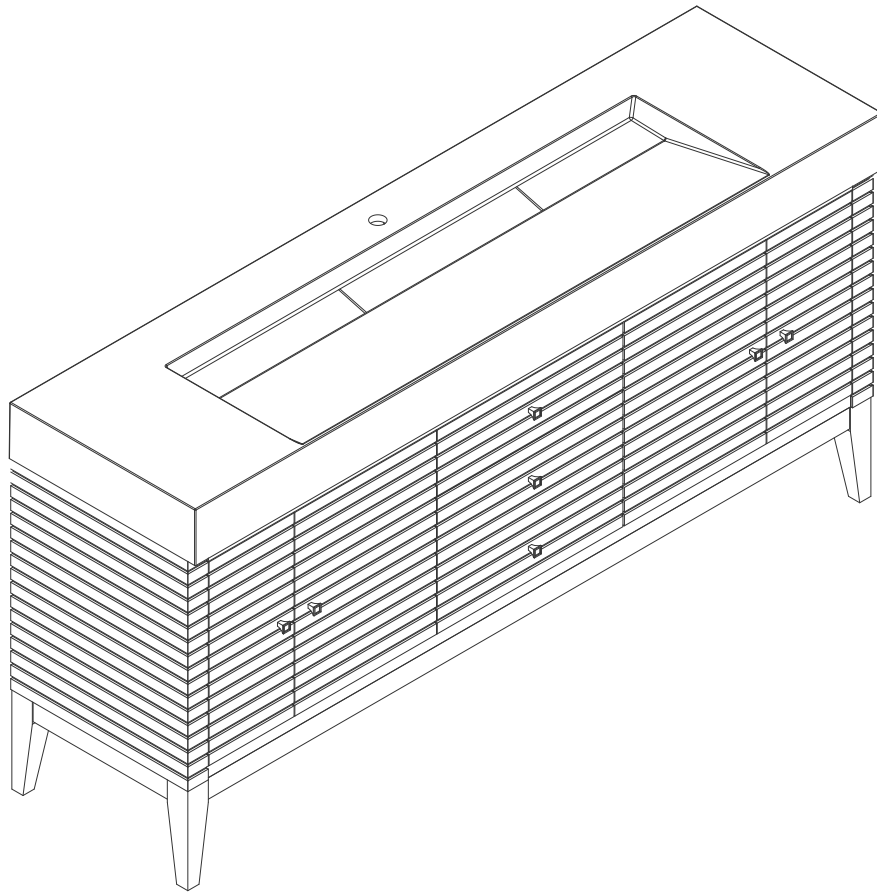

72" VANITY

Features and Materials

Solids: GW-Poplar; WLT-Walnut; WW-Rubber Wood

Panels: Plywood

Veneers: WLT/WW-Walnut

Installation Type: Floor Standing

Number of Basins: One, Integrated Sinktop

Sinktop Included: NO, Sold Separately (CS-S378S or CS-S378D)

Basin Overflow: NO

Number of Doors: Four

Number of Drawers: Three

Number of Tip Outs: 0

USB/Power Component: YES (ETL5011080)

Cord Length: 6'6"

Bamboo Storage Tray: NO

Assembly Required: NO

Drawer Box Material and Construction: 12mm Plywood/English Dovetail Joinery

Hardware Material and Finish: Zinc Alloy in Satin Nickel Color

Fits Drain Hole Size: 1 3/4"

Full Extension, Soft Close Glides

European Soft Close Hinges

Aluminum Laminate Drawer Liners

Adjustable Levelers

Dimension

Width: 72-3/8"

Depth: 18-3/4"

Height: 30-3/8"

Rough-In Height: 21-1/2"

72" VANITY