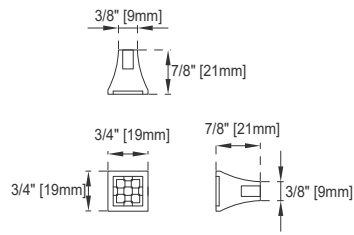

Drawer Box Material and Construction: 12mm Plywood/English Dovetail Joinery

Hardware Material and Finish: Zinc Alloy in Satin Nickel Color

Fits Drain Hole Size: 1 3/4"

Full Extension, Soft Close Glides

European Soft Close Hinges

Aluminum Laminate Drawer Liners

Adjustable Levelers

Dimension

Width: 72-3/8"

Depth: 18-3/4"

Height: 30-3/8"

Rough-In Height: 21-1/2"

72" VANITY

Knob

Top View

Front View

72" VANITY

Side View 1

Side View 2

Side View 3

Back View