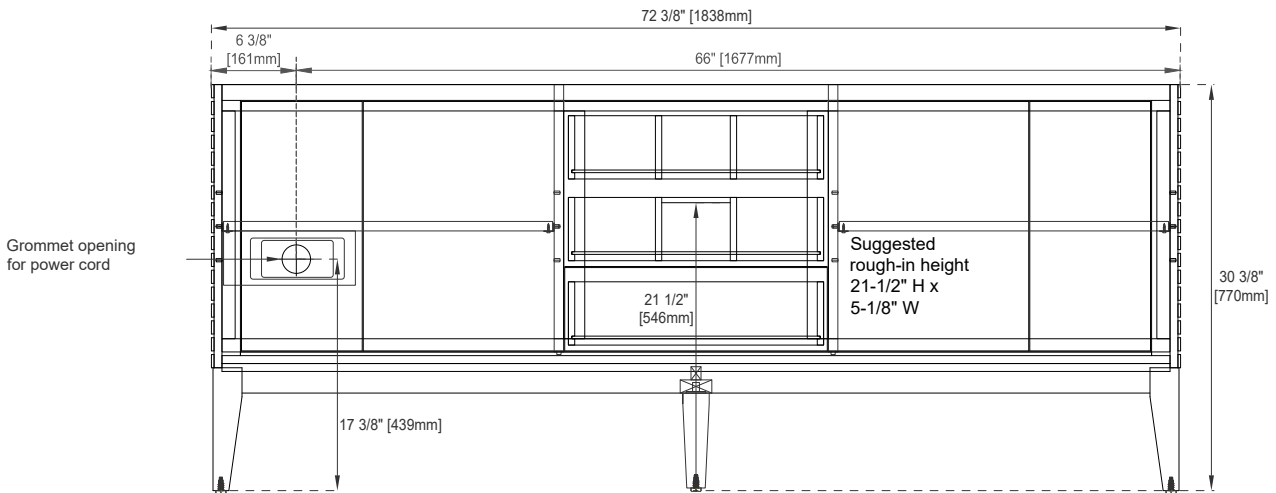

Drawer Box Material and Construction: 12mm Plywood/English Dovetail Joinery

Hardware Material and Finish: Zinc Alloy in Satin Nickel Color

Fits Drain Hole Size: 1 3/4"

Full Extension, Soft Close Glides

European Soft Close Hinges

Aluminum Laminate Drawer Liners

Adjustable Levelers

Dimension

Width: 72-3/8"

Depth: 18-3/4"

Height: 30-3/8"

Rough-In Height: 21-1/2"

72" VANITY

Knob

Top View

Front View

72" VANITY

Side View 1

Side View 2

Side View 3

Back View