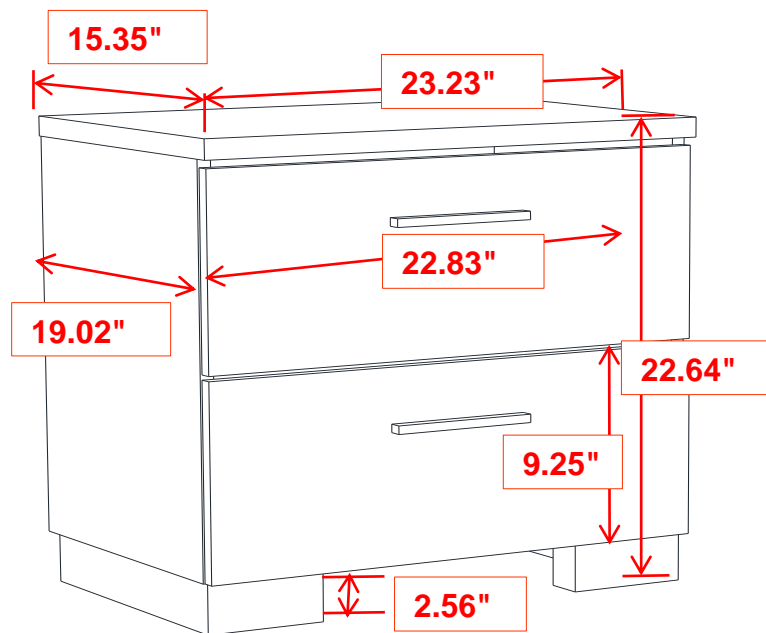

ASSEMBLY INSTRUCTIONS

Nightstand

ASSEMBLY INSTRUCTIONS

REMOVAL OF PROTECTIVE FILM

**PLEASE REMOVE THE
PROTECTIVE FILM
BEFORE USE**

INNER DRAWER : 20.08"x 12.60"x5.12"

Note : Dimension tolerance $\pm 5\%$