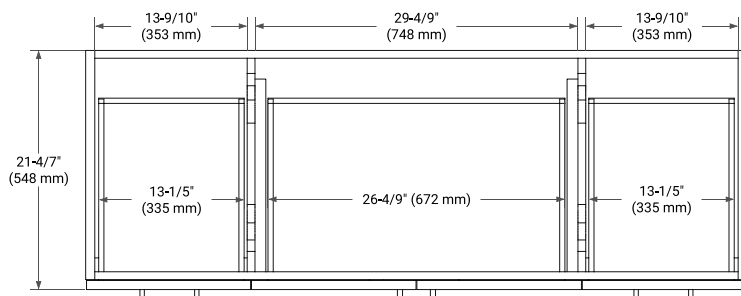

60" SINGLE SINK BASE CABINET

BASE CABINET DIMENSIONS

60" W x 21.6" D x 34.5" H

FEATURES

- Solid wood frame & plywood panels
- Dovetail drawers and joints
- Soft closing doors & drawers

HARDWARE FINISHES*

Brushed Nickel Satin Brass Matte Black Polished Chrome

60" SINGLE RECTANGLE SINK COUNTERTOP WITH 1.5 IN. THICKNESS

OVERALL DIMENSIONS

60.25" W x 22" D x 1.5" H

COUNTERTOP OPTIONS

Carrara White Quartz

FEATURES

- Solid countertop with mitered edges & seams
- Undermount white rectangular sink
- Pre-drilled for 8" widespread faucet

INCLUDED

- Countertop
- Matching Backsplash
- Rectangle Sink

COUNTERTOP PLAN VIEW

EDGE SIDE VIEW

THREE DIMENSIONAL COUNTERTOP VIEW