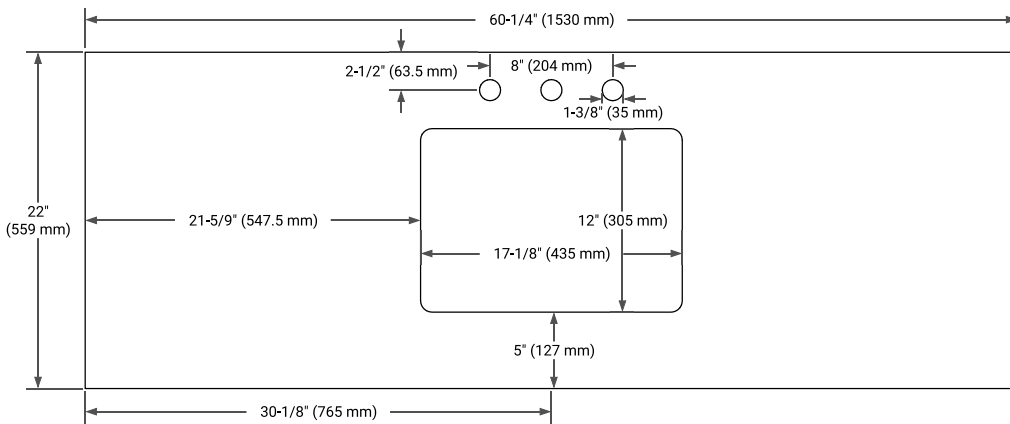

60" SINGLE SINK BASE CABINET

BASE CABINET DIMENSIONS

60" W x 21.6" D x 34.5" H

FEATURES

- Solid wood frame & plywood panels
- Dovetail drawers and joints
- Soft closing doors & drawers

HARDWARE FINISHES*

Brushed Nickel Satin Brass Matte Black Polished Chrome

60" SINGLE RECTANGLE SINK COUNTERTOP WITH 1.5 IN. THICKNESS

OVERALL DIMENSIONS

60.25" W x 22" D x 1.5" H

COUNTERTOP OPTIONS

Carrara White Quartz

FEATURES

- Solid countertop with mitered edges & seams
- Undermount white rectangular sink
- Pre-drilled for 8" widespread faucet

INCLUDED

- Countertop
- Matching Backsplash
- Rectangle Sink

COUNTERTOP PLAN VIEW

EDGE SIDE VIEW

THREE DIMENSIONAL COUNTERTOP VIEW