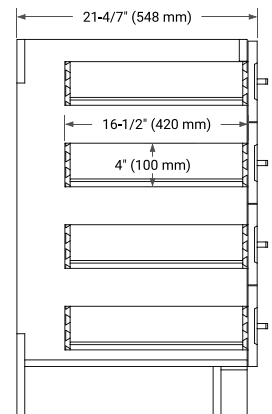

60" SINGLE SINK BASE CABINET

BASE CABINET DIMENSIONS

60" W x 21.6" D x 34.5" H

FEATURES

- Solid wood frame & plywood panels
- Dovetail drawers and joints
- Soft closing doors & drawers

HARDWARE FINISHES*

Brushed Nickel Satin Brass Matte Black Polished Chrome

60" SINGLE RECTANGLE SINK COUNTERTOP WITH 1.5 IN. THICKNESS

OVERALL DIMENSIONS

60.25" W x 22" D x 1.5" H

COUNTERTOP OPTIONS

Carrara White Quartz

FEATURES

- Solid countertop with mitered edges & seams
- Undermount white rectangular sink
- Pre-drilled for 8" widespread faucet

INCLUDED

- Countertop
- Matching Backsplash
- Rectangle Sink

COUNTERTOP PLAN VIEW

EDGE SIDE VIEW

THREE DIMENSIONAL COUNTERTOP VIEW