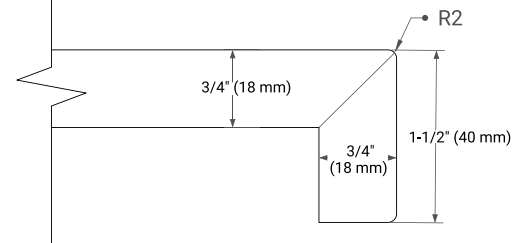

60" SINGLE RECTANGLE SINK COUNTERTOP WITH 1.5 IN. THICKNESS

OVERALL DIMENSIONS

60.25" W x 22" D x 1.5" H

COUNTERTOP OPTIONS

Carrara White Quartz

FEATURES

- Solid countertop with mitered edges & seams
- Undermount white rectangular sink
- Pre-drilled for 8" widespread faucet

INCLUDED

- Countertop
- Matching Backsplash
- Rectangle Sink

COUNTERTOP PLAN VIEW

EDGE SIDE VIEW

THREE DIMENSIONAL COUNTERTOP VIEW