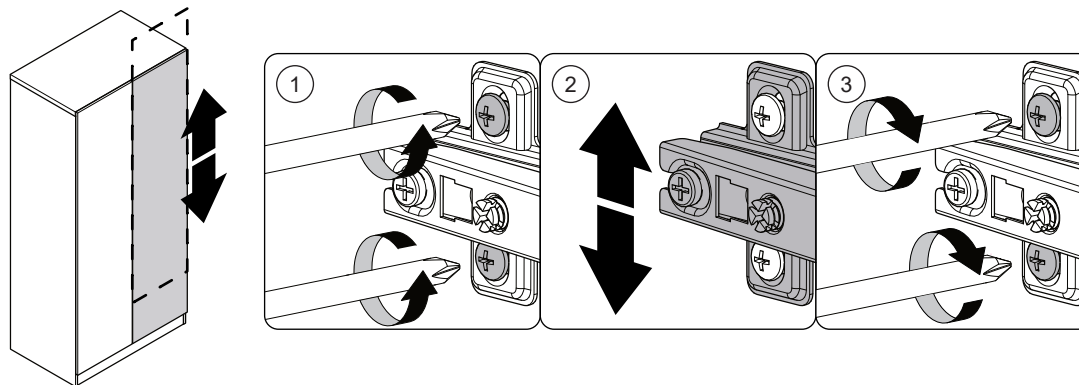

A		x20	B		x20
C		6x30 x20	D		3.5x12 x84
E		3.5x14 x8	F		x16
G		x4	H		x8
J		x4	K		x1
L		x3 /	M		x16

STEP 1:

STEP 2:

STEP 3:

STEP 4:

- A  x10
- E  x8
- G  x4

STEP 5:

- B  x10
- C  x10

STEP 6:

- D  x20
- J  x4
- K  x1

STEP 7:

STEP 8:

STEP 9:

STEP 10:

STEP 11:

OR

SPECIAL TIPS FOR DOOR ALIGNMENT

A. Lateral adjustment (Moving door left-right) by screw adjusting

B. Vertical adjustment (Moving door up-down) via the slot on the mounting plate

C. Front-to-back adjustment (Spacing Door Off Cabinet) by slacking the hinge arm mounting screw