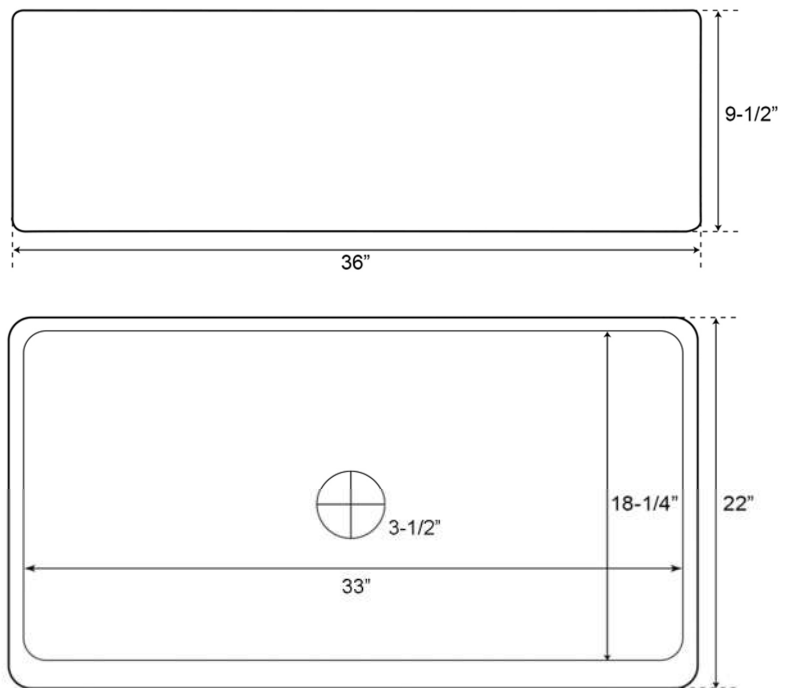

# 35" AUSTIN SINGLE BOWL FARMER SINK

Cat. No  
FSCSB3100

W: 36"  
D: 22"  
H: 9-1/2"

**\*Please do NOT cut hole without template or actual product.**

## Interior Dimensions:

Basin Interior: 33" W x 18-1/4" D  
Basin depth: 9-1/4"

## Features:

- ▶ Constructed of solid 16 gauge copper
- ▶ Smooth front
- ▶ Rounded interior corners easy for cleaning
- ▶ Sink bowl has no internal welds
- ▶ Sink bottom angled to drainage
- ▶ Accommodates 3-1/2" drain
- ▶ Front rim 2-1/2", back and side rims 1-1/2"
- ▶ Patina applied to copper using French hot process
- ▶ Hand polished finish
- ▶ Copper is a living finish and will patina over time

## Finish:

**SAC** Smooth Antique Copper

Dimensions of fixture are nominal and may vary within the range of tolerances established by ANSI Standard A112.19.2. Dimensions and specifications subject to change without notice.