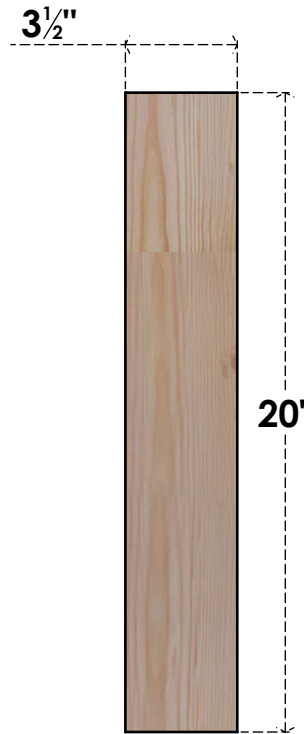

# BRC04X08X20TRA00SDF

3 1/2"W X 8"D X 20"H TRADITIONAL SMOOTH BRACE, DOUGLAS FIR

**SIDE**

**FRONT**

EKENA MILLWORK  
2300 WEST MAIN ST.  
CLARKSVILLE, TX 75426  
TOLL FREE: 866-607-0453  
WWW.EKENAMILLWORK.COM