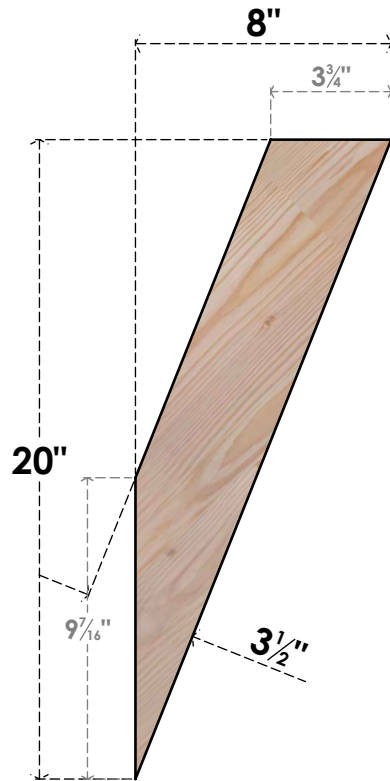

# BRC04X08X20TRA00SDF

3 1/2"W X 8"D X 20"H TRADITIONAL SMOOTH BRACE, DOUGLAS FIR

**SIDE**

**FRONT**

EKENA MILLWORK  
2300 WEST MAIN ST.  
CLARKSVILLE, TX 75426  
TOLL FREE: 866-607-0453  
WWW.EKENAMILLWORK.COM