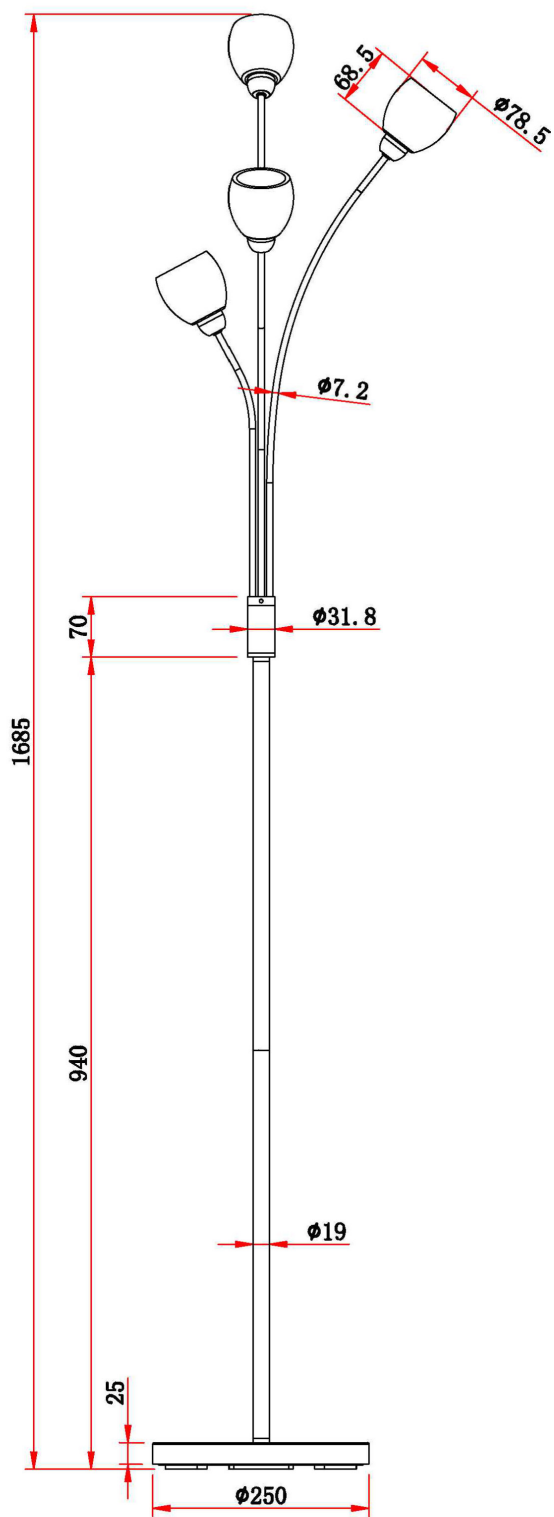

CERTIFICATION