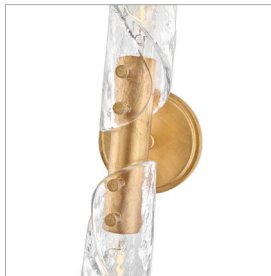

CAPRI

57462DA

LARGE TWO LIGHT SCONCE

Evoking the movement of flowing water, Capri's linear, clear glass shades are pressed to create a subtle crystalline texture, then twisted and shaped by hand. Metal backplates and rounded knobs finished in Black or Distressed Brass provide balance that anchors the organic form, resulting in a look that feels both refreshing and refined.

DETAILS	
FINISH:	Distressed Brass
MATERIAL:	Steel
GLASS:	Clear Water Glass
DIMMABLE:	YES - WITH DIMMABLE LAMP (NOT INCLUDED)

DIMENSIONS	
WIDTH:	5.3"
HEIGHT:	23"
WEIGHT:	5lb
BACK PLATE:	5.25" Dia.
EXTENSION:	5.3"
TOP TO OUTLET:	11.75"

LIGHT SOURCE	
LIGHT SOURCE:	Socketed
WATTAGE:	2-5w Med. LED, 60w Equiv.
VOLTAGE:	120v

SHIPPING	
CARTON LENGTH:	19.8
CARTON WIDTH:	10
CARTON HEIGHT:	7
CARTON WEIGHT:	6.8

PRODUCT DETAILS:

- Due to the handcrafted nature of the glass, slight variations in height should be expected
- Damp Rated
- T-style bulbs required (not included)
- This fixture can only be mounted vertically
- This fixture can be mounted vertically
- Merging the best of traditional and modern elements with a sophisticated and streamlined look
- Invisimount hardware is hidden on the backplate for a clean silhouette