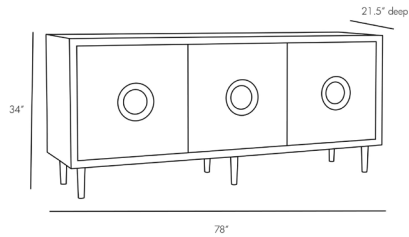

ARTERIOS

NORMANDY CREDENZA

5528
H: 34 IN, W: 78 IN, D: 21.5 IN
Sable
Contract Suitable As Is

This credenza is built like your favorite antique. With so many details, it's sure to become a treasured piece. Crafted entirely of rift-cut oak, the best quality cut of wood, it is finished in a sable-toned veneer with bold, organic wood textures. The cabinet doors have a beautiful radial-pattern detail and over-sized brass pulls. Inside, you'll find ample storage space and on the right are pull-out drawers with felt lining and cutlery inserts. Rests on four tapered, eucalyptus finished legs.

APPEARANCE

Material	Brass, Eucalyptus Veneer, Oak Wood
Material Type	Cast
Finish	Antique Brass, Brindle
Top Coat/Sealant	false
Adjustable Shelf Count	2
Drawer Count	2
Pull	8" Dia

DIMENSIONS

Foot Print	W: 72 IN, D: 15 IN
Clearance	7

SHIPPING

Shipping Requirements	TruckShip
Product Weight	325 LBS
Gross Weight 1	340 LBS
Shipping Box 1	H: 38 IN, L: 81 IN, W: 25 IN

ADDITIONAL INFO

Leg Or Foot Application	Glides
Swatch Number	SB2X2, BWSW