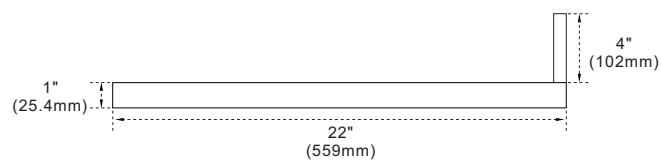

Model: 430002-61S-QWR Countertop

Features

- Genuine Quartz
- Single 17.3" rectangular under mount sink cutout
- 8" wide spread faucet holes
- Matching 4" height backsplash available for purchase (**sold separately, not included**)
- Solid 1" counter top thickness

TOP VIEW

SIDE VIEW

NOTE: SINK STYLE, SHAPE, FAUCET HOLES, CUTOUT ON TOP, VANITY MAY VARY FROM THE PICTURE ABOVE. INSTRUCTIONAL PURPOSE ONLY.