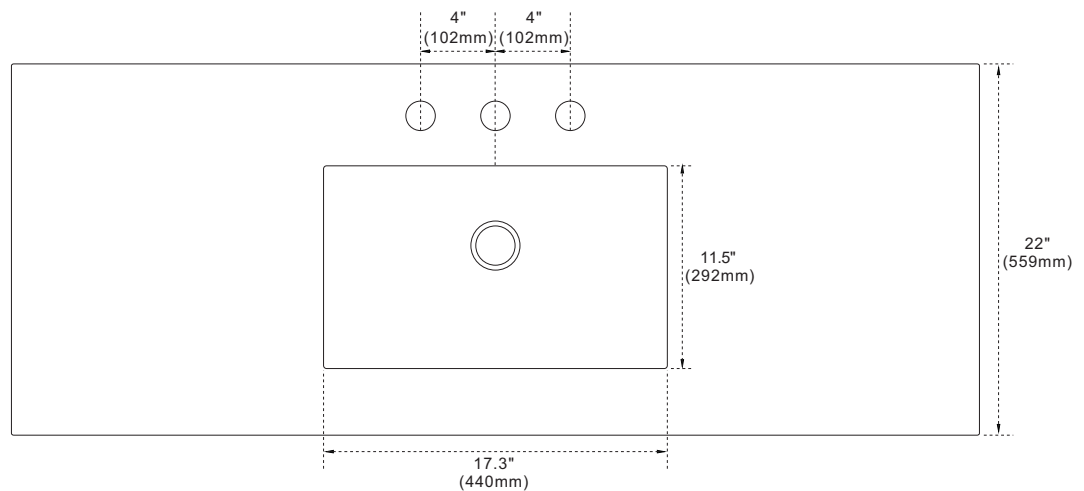

Model: 430002-61S-QWR Countertop

Features

- Genuine Quartz
- Single 17.3" rectangular under mount sink cutout
- 8" wide spread faucet holes
- Matching 4" height backsplash available for purchase (**sold separately, not included**)
- Solid 1" counter top thickness

TOP VIEW

SIDE VIEW

NOTE: SINK STYLE, SHAPE, FAUCET HOLES, CUTOUT ON TOP, VANITY MAY VARY FROM THE PICTURE ABOVE. INSTRUCTIONAL PURPOSE ONLY.