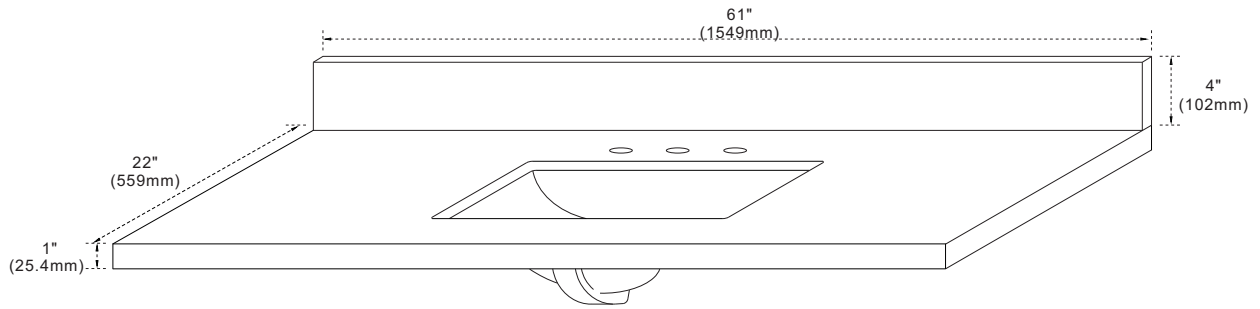

Model: 430002-61S-QWR Countertop

Features

- Genuine Quartz
- Single 17.3" rectangular under mount sink cutout
- 8" wide spread faucet holes
- Matching 4" height backsplash available for purchase (**sold separately, not included**)
- Solid 1" counter top thickness

TOP VIEW

SIDE VIEW

NOTE: SINK STYLE, SHAPE, FAUCET HOLES, CUTOUT ON TOP, VANITY MAY VARY FROM THE PICTURE ABOVE. INSTRUCTIONAL PURPOSE ONLY.