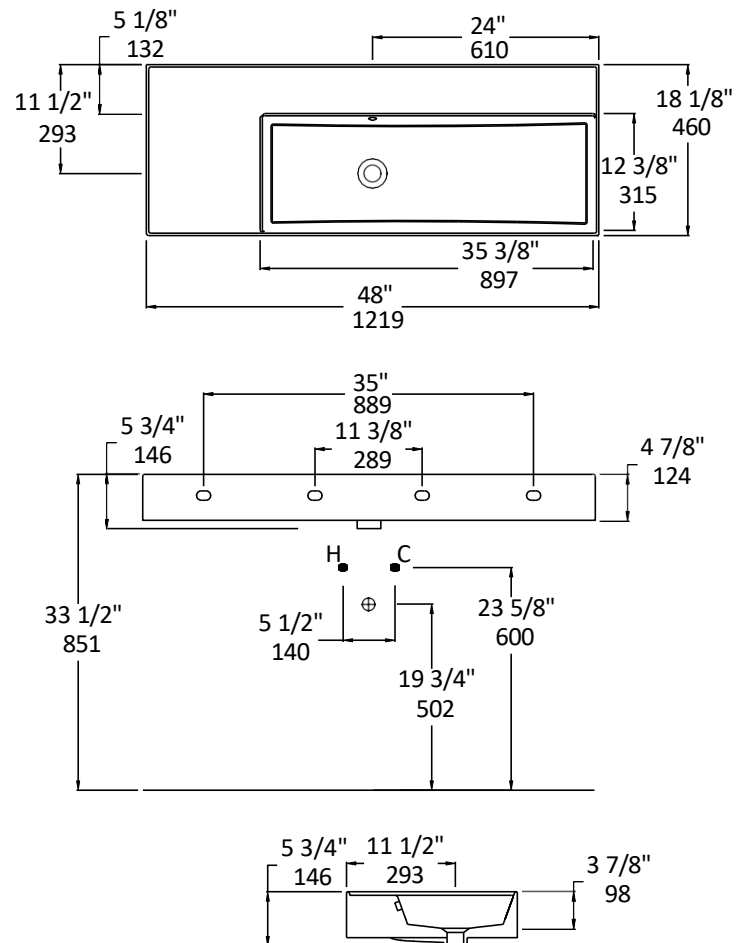

Specifications:

Installation:	wall mount or vanity top
Exterior Dimensions:	48" x 18 1/8" x 5 3/4"
Material:	porcelain
Weight:	68.5 lbs
Overflow:	yes
Finishes:	001 - white
Faucet Holes:	00 - no hole 01 - one centered hole 02 - two hole - center and right, 4" spread 03 - three hole, 8" spread
Faucet Hole Size:	∅ 1 3/8"
Drain Hole Size:	∅ 1 3/4"

Features:

- European sized drain
- Wall mounting hardware included
- Unfinished back wall
- 5244L - sink on the left
- 5244R - sink on the right

Codes + Standards:

- Meets and exceeds applicable national codes and standards

LACAVA reserves the right to revise any dimension or information on this sheet without notice. Dimensions are nominal and may vary within an industry accepted tolerance of 1/4". Drawings provided herein are meant to give the user an idea of the product and are not made to scale.