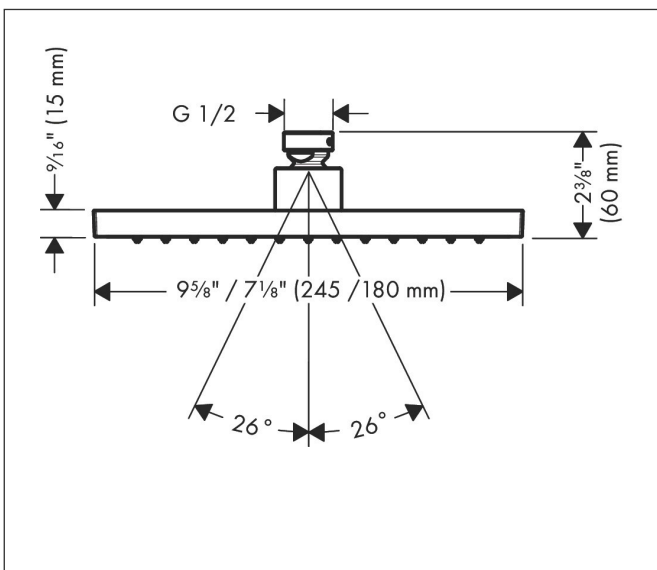

Brand AXOR
 Art. Name **AXOR ShowerSolutions** Showerhead 245/185 1-Jet, 2.5 GPM
 Art. Nr. 35370251
 Surface brushed gold optic
 Pos. 1

Product Picture

Features

- Shower head size: 245 x 185 mm
- Spray modes: Rain
- Spray face finish: Fully-finished matching spray face
- Flow: 2.5 GPM (9.5 L/Min)
- Showerhead removable for cleaning

Drawing

Technology

Spray Types