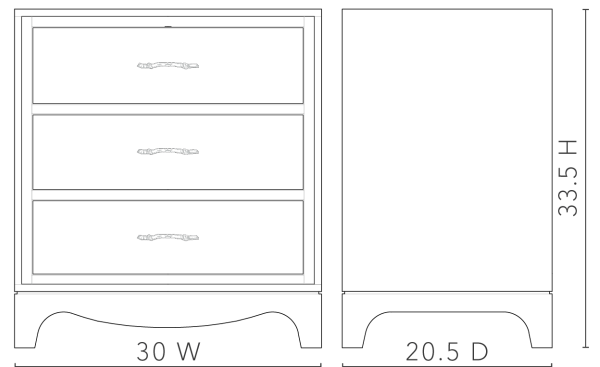

Barrett 3-Drawer End Table, Sand White

---

**BAR-130-469-894**

- 30W x 20.5D x 33.5H
- Clear Lacquered Bleached Grasscloth
- Satin Bronze Finished Cast Metal
- Finished Back, Soft Close Undermount Glides