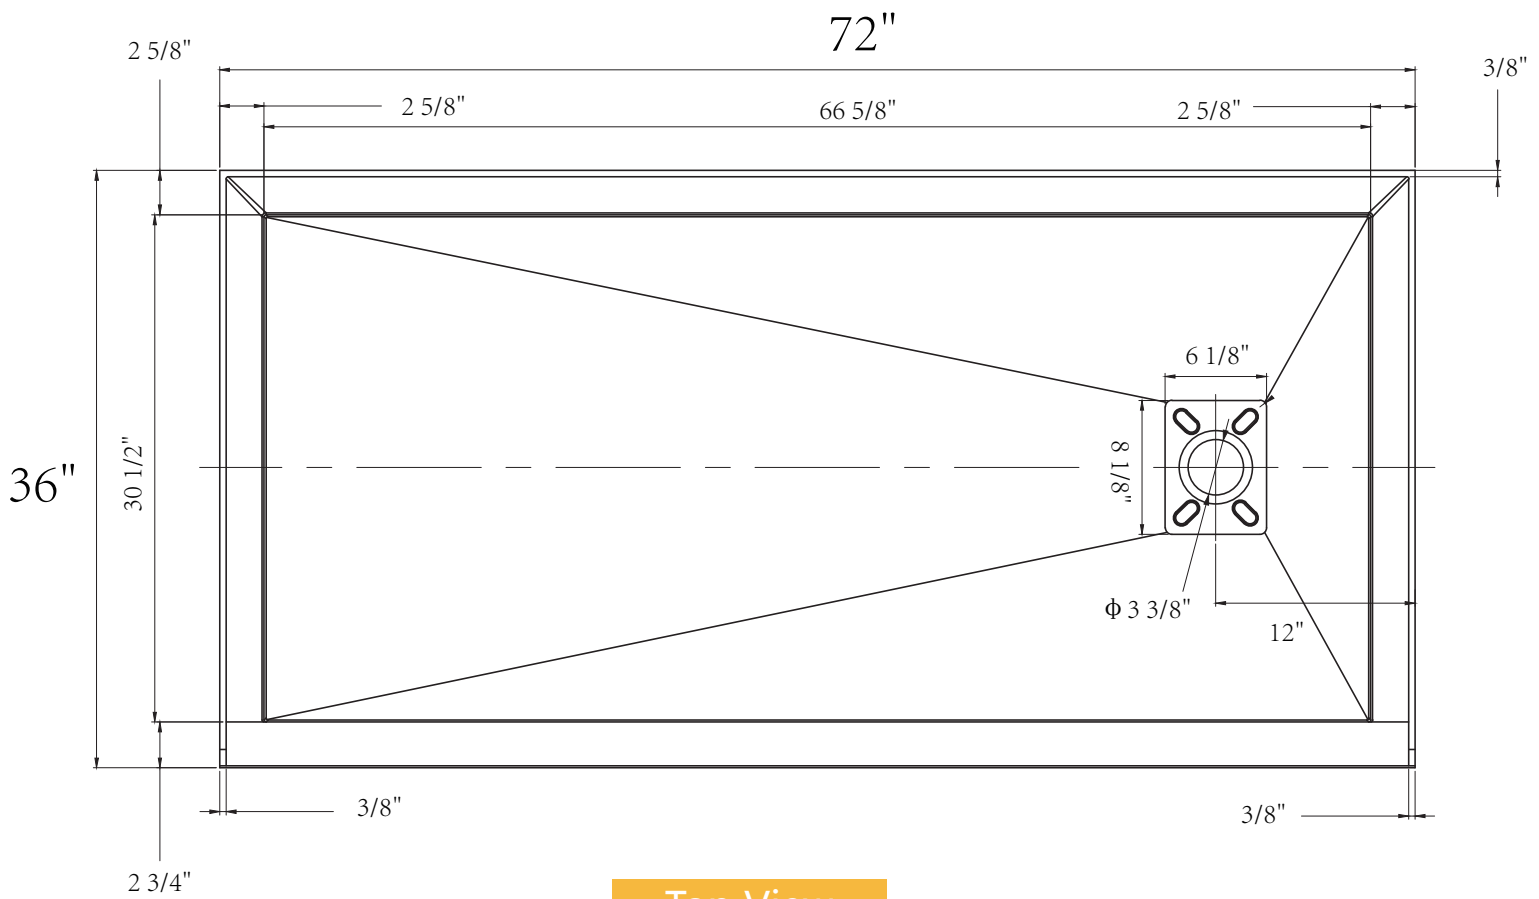

# DIMENSION DETAILS

## ACRYLIC SHOWER BASE

PRODUCT  
INSTRUCTION  
VIDEO

### MODEL No.GSB-7236-R

Top View

Front View

Cap

Side View