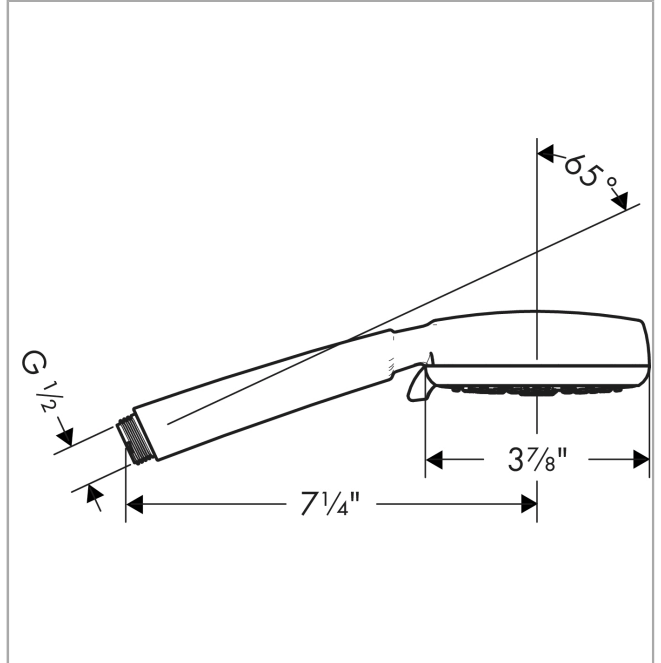

Crometta 100
Handshower 3-Jet, 1.8 GPM
 Finishes : **white/chrome** Part no. : **26833401**

Description

Features

- 75 no-clog spray channels
- Spray modes: Full, Pulsating Massage, Intense Turbo
- Flow: 1.8 GPM (6.8 L/Min)
- Easy-to-clean white spray face

Item details

List Price \$ 70.00

Technology

Compliance

Product image

Scale drawing

Crometta 100
Handshower 3-Jet, 1.8 GPM
Finishes : **white/chrome** Part no. : **26833401**

Exploded drawing

Year of production: >01/18

Crometta 100
Handshower 3-Jet, 1.8 GPM
 Finishes : **white/chrome** Part no. : **26833401**

Spare parts list

Year of production: >01/18

| Pos. | Description | Part no. | Price | PU |
|-------------|--------------------|-----------------|--------------|-----------|
| 1 | filter packing | 94246000 | - | 1 |