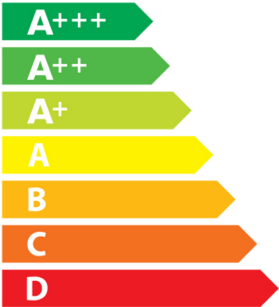

# ENERGY

Russell  
Hobbs

RHGCH603DS

**A++**

**17**  
kWh/annum

**A**BCDEFG

**A**BCDEFG

AB**C**DEFG