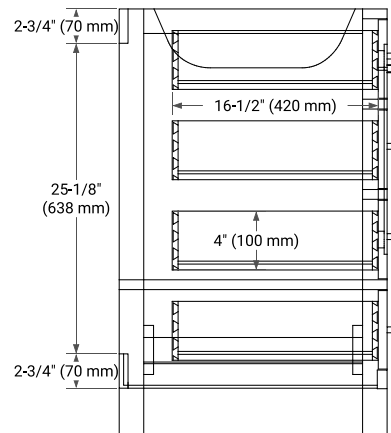

42" LEFT OFFSET CABINET

BASE CABINET DIMENSIONS

42" W x 21.5" D x 34.5" H

FEATURES

- Solid wood frame & plywood panels
- Dovetail drawers and joints
- Soft closing doors & drawers

HARDWARE FINISHES*

Brushed Nickel Satin Brass Matte Black Polished Chrome

PLAN VIEW

43" LEFT RECTANGLE SINK COUNTERTOP WITH 0.75 IN. THICKNESS

OVERALL DIMENSIONS

43" W x 22" D x 0.75" H

COUNTERTOP OPTIONS

Carrara Marble

FEATURES

- Solid countertop with mitered edges & seams
- Undermount white rectangular sink
- Pre-drilled for 8" widespread faucet

INCLUDED

- Countertop
- Matching Backsplash
- Rectangle Sink

COUNTERTOP PLAN VIEW

EDGE SIDE VIEW

THREE DIMENSIONAL COUNTERTOP VIEW