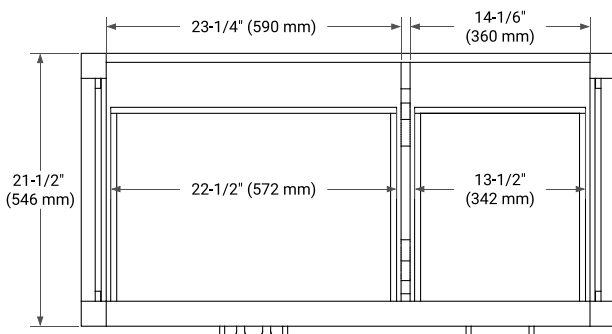

42" LEFT OFFSET CABINET

BASE CABINET DIMENSIONS

42" W x 21.5" D x 34.5" H

FEATURES

- Solid wood frame & plywood panels
- Dovetail drawers and joints
- Soft closing doors & drawers

HARDWARE FINISHES*

Brushed Nickel Satin Brass Matte Black Polished Chrome

PLAN VIEW

43" LEFT RECTANGLE SINK COUNTERTOP WITH 0.75 IN. THICKNESS

OVERALL DIMENSIONS

43" W x 22" D x 0.75" H

COUNTERTOP OPTIONS

Carrara Marble

FEATURES

- Solid countertop with mitered edges & seams
- Undermount white rectangular sink
- Pre-drilled for 8" widespread faucet

INCLUDED

- Countertop
- Matching Backsplash
- Rectangle Sink

COUNTERTOP PLAN VIEW

EDGE SIDE VIEW

THREE DIMENSIONAL COUNTERTOP VIEW