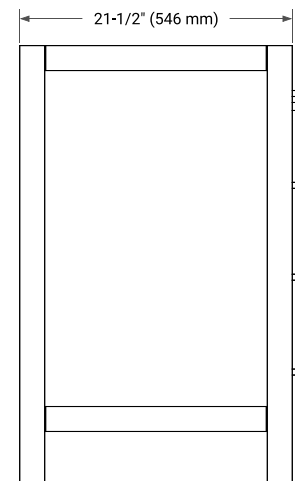

42" LEFT OFFSET CABINET

BASE CABINET DIMENSIONS

42" W x 21.5" D x 34.5" H

FEATURES

- Solid wood frame & plywood panels
- Dovetail drawers and joints
- Soft closing doors & drawers

HARDWARE FINISHES*

Brushed Nickel Satin Brass Matte Black Polished Chrome

PLAN VIEW

43" LEFT RECTANGLE SINK COUNTERTOP WITH 0.75 IN. THICKNESS

OVERALL DIMENSIONS

43" W x 22" D x 0.75" H

COUNTERTOP OPTIONS

Carrara Marble

FEATURES

- Solid countertop with mitered edges & seams
- Undermount white rectangular sink
- Pre-drilled for 8" widespread faucet

INCLUDED

- Countertop
- Matching Backsplash
- Rectangle Sink

COUNTERTOP PLAN VIEW

EDGE SIDE VIEW

THREE DIMENSIONAL COUNTERTOP VIEW