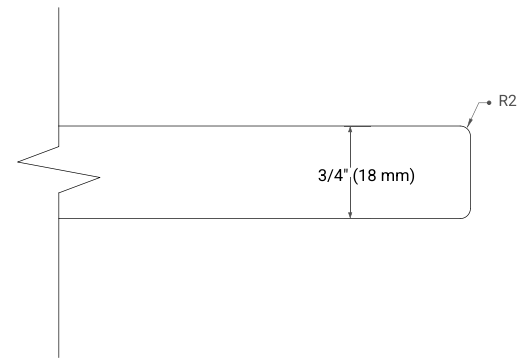

42" LEFT OFFSET CABINET

BASE CABINET DIMENSIONS

42" W x 21.5" D x 34.5" H

FEATURES

- Solid wood frame & plywood panels
- Dovetail drawers and joints
- Soft closing doors & drawers

HARDWARE FINISHES*

Brushed Nickel Satin Brass Matte Black Polished Chrome

PLAN VIEW

43" LEFT RECTANGLE SINK COUNTERTOP WITH 0.75 IN. THICKNESS

OVERALL DIMENSIONS

43" W x 22" D x 0.75" H

COUNTERTOP OPTIONS

Carrara Marble

FEATURES

- Solid countertop with mitered edges & seams
- Undermount white rectangular sink
- Pre-drilled for 8" widespread faucet

INCLUDED

- Countertop
- Matching Backsplash
- Rectangle Sink

COUNTERTOP PLAN VIEW

EDGE SIDE VIEW

THREE DIMENSIONAL COUNTERTOP VIEW