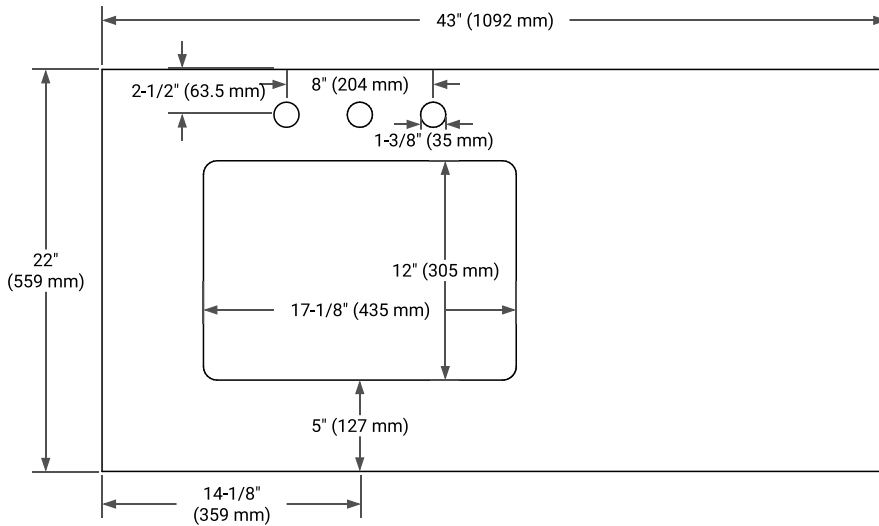

42" LEFT OFFSET CABINET

BASE CABINET DIMENSIONS

42" W x 21.5" D x 34.5" H

FEATURES

- Solid wood frame & plywood panels
- Dovetail drawers and joints
- Soft closing doors & drawers

HARDWARE FINISHES*

Brushed Nickel Satin Brass Matte Black Polished Chrome

PLAN VIEW

43" LEFT RECTANGLE SINK COUNTERTOP WITH 0.75 IN. THICKNESS

OVERALL DIMENSIONS

43" W x 22" D x 0.75" H

COUNTERTOP OPTIONS

Carrara Marble

FEATURES

- Solid countertop with mitered edges & seams
- Undermount white rectangular sink
- Pre-drilled for 8" widespread faucet

INCLUDED

- Countertop
- Matching Backsplash
- Rectangle Sink

COUNTERTOP PLAN VIEW

EDGE SIDE VIEW

THREE DIMENSIONAL COUNTERTOP VIEW