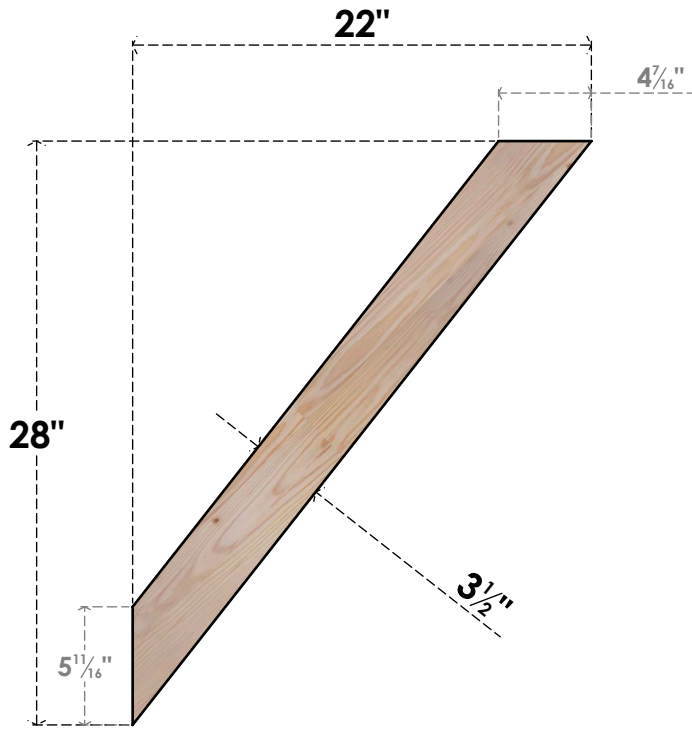

BRC04X22X28TRA00SDF

3 1/2"W X 22"D X 28"H TRADITIONAL SMOOTH BRACE, DOUGLAS FIR

SIDE

FRONT

EKENA MILLWORK
 2300 WEST MAIN ST.
 CLARKSVILLE, TX 75426
 TOLL FREE: 866-607-0453
 WWW.EKENAMILLWORK.COM

NOTES

1. INSTALLATION TO BE COMPLETED IN ACCORDANCE WITH MANUFACTURER'S SPECIFICATIONS.
2. DRAWING MAY NOT BE TO SCALE
3. THIS DRAWING IS INTENDED FOR DESIGN AND PLANNING PURPOSES ONLY.
4. ALL INFORMATION CONTAINED HEREIN WAS CURRENT AT THE TIME OF DEVELOPMENT BUT MUST BE REVIEWED AND APPROVED BY THE PRODUCT MANUFACTURER TO BE CONSIDERED ACCURATE.
5. PRODUCTS ARE NOT KILN DRIED. THIS ITEM IS UNIQUE AND WILL CONTAIN THE NATURAL VARIATIONS THAT THE WOOD SPECIES OFFERS. THIS MAY RESULT IN VARIATIONS UP TO 1/4"