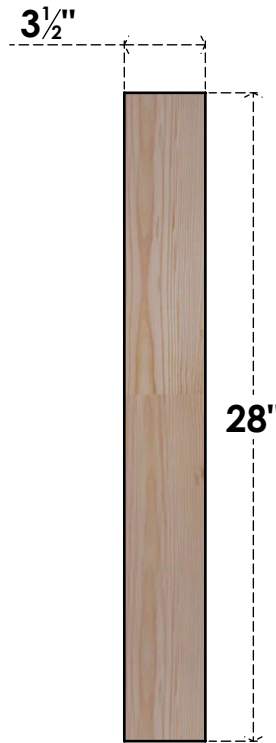

BRC04X22X28TRA00SDF

3 1/2"W X 22"D X 28"H TRADITIONAL SMOOTH BRACE, DOUGLAS FIR

SIDE

FRONT

EKENA MILLWORK
 2300 WEST MAIN ST.
 CLARKSVILLE, TX 75426
 TOLL FREE: 866-607-0453
 WWW.EKENAMILLWORK.COM

NOTES

1. INSTALLATION TO BE COMPLETED IN ACCORDANCE WITH MANUFACTURER'S SPECIFICATIONS.
2. DRAWING MAY NOT BE TO SCALE
3. THIS DRAWING IS INTENDED FOR DESIGN AND PLANNING PURPOSES ONLY.
4. ALL INFORMATION CONTAINED HEREIN WAS CURRENT AT THE TIME OF DEVELOPMENT BUT MUST BE REVIEWED AND APPROVED BY THE PRODUCT MANUFACTURER TO BE CONSIDERED ACCURATE.
5. PRODUCTS ARE NOT KILN DRIED. THIS ITEM IS UNIQUE AND WILL CONTAIN THE NATURAL VARIATIONS THAT THE WOOD SPECIES OFFERS. THIS MAY RESULT IN VARIATIONS UP TO 1/4"