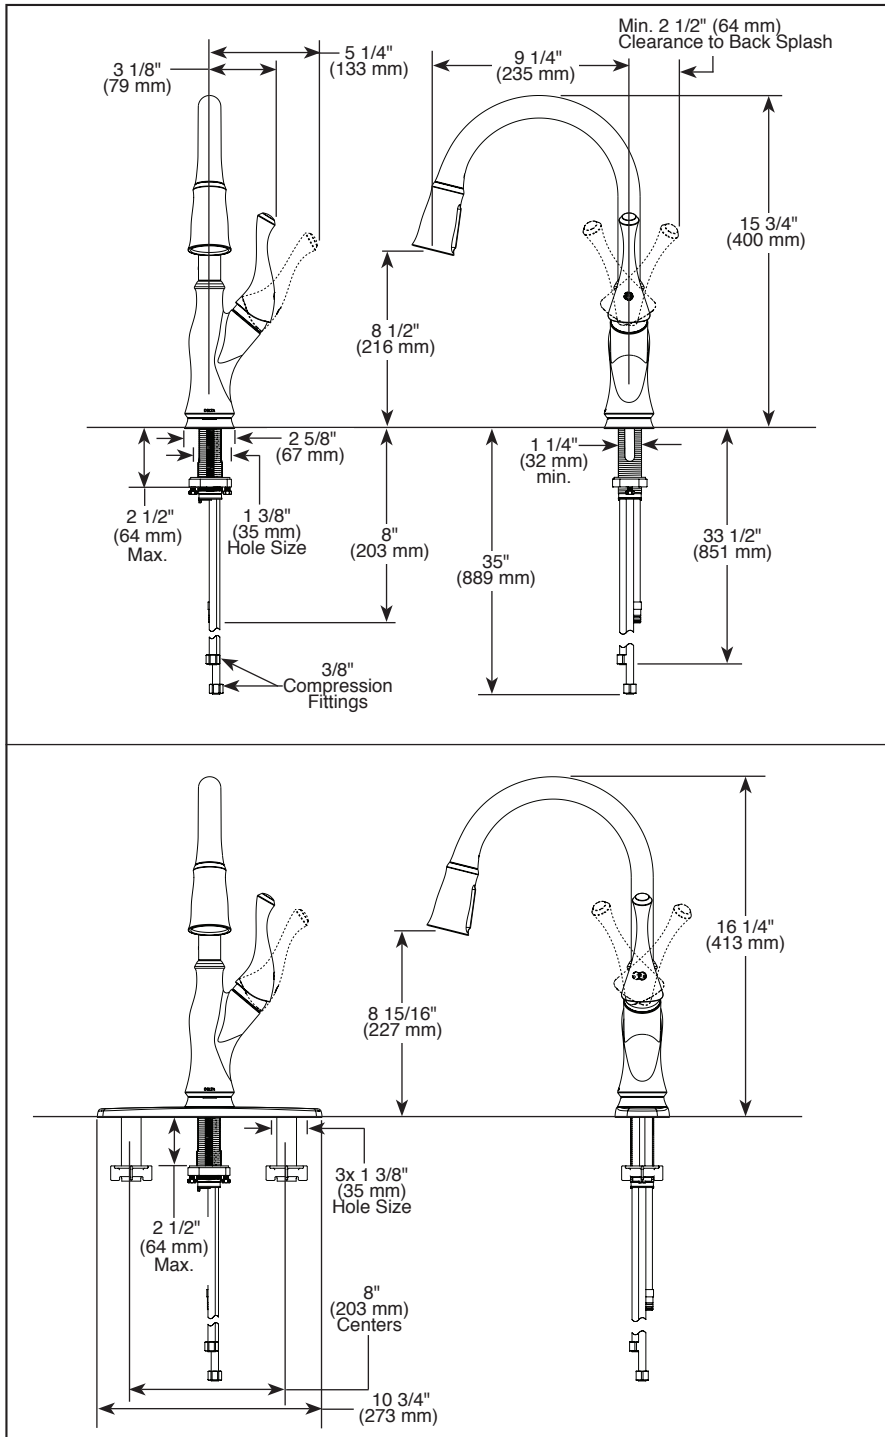

COMPLIES WITH:

- ASME A112.18.1/ CSA B125.1
- ICC/ANSI A117.1 - Valve control only

▲ Designate Proper Finish Suffix

Delta Faucet Company reserves the right (1) to make changes in specifications and materials, and (2) to change or discontinue models, both without notice or obligation. Dimensions are for reference only. See current full-line price book or www.deltafaucet.com for finish options and product availability.

DSP-K-19888TLZ-DST Rev. A

Delta Faucet Company

55 E. 111th Street, Carmel, IN 46280
350 South Edgeware Road, St. Thomas, ON N5P 4L1
© 2024 Delta Faucet Company