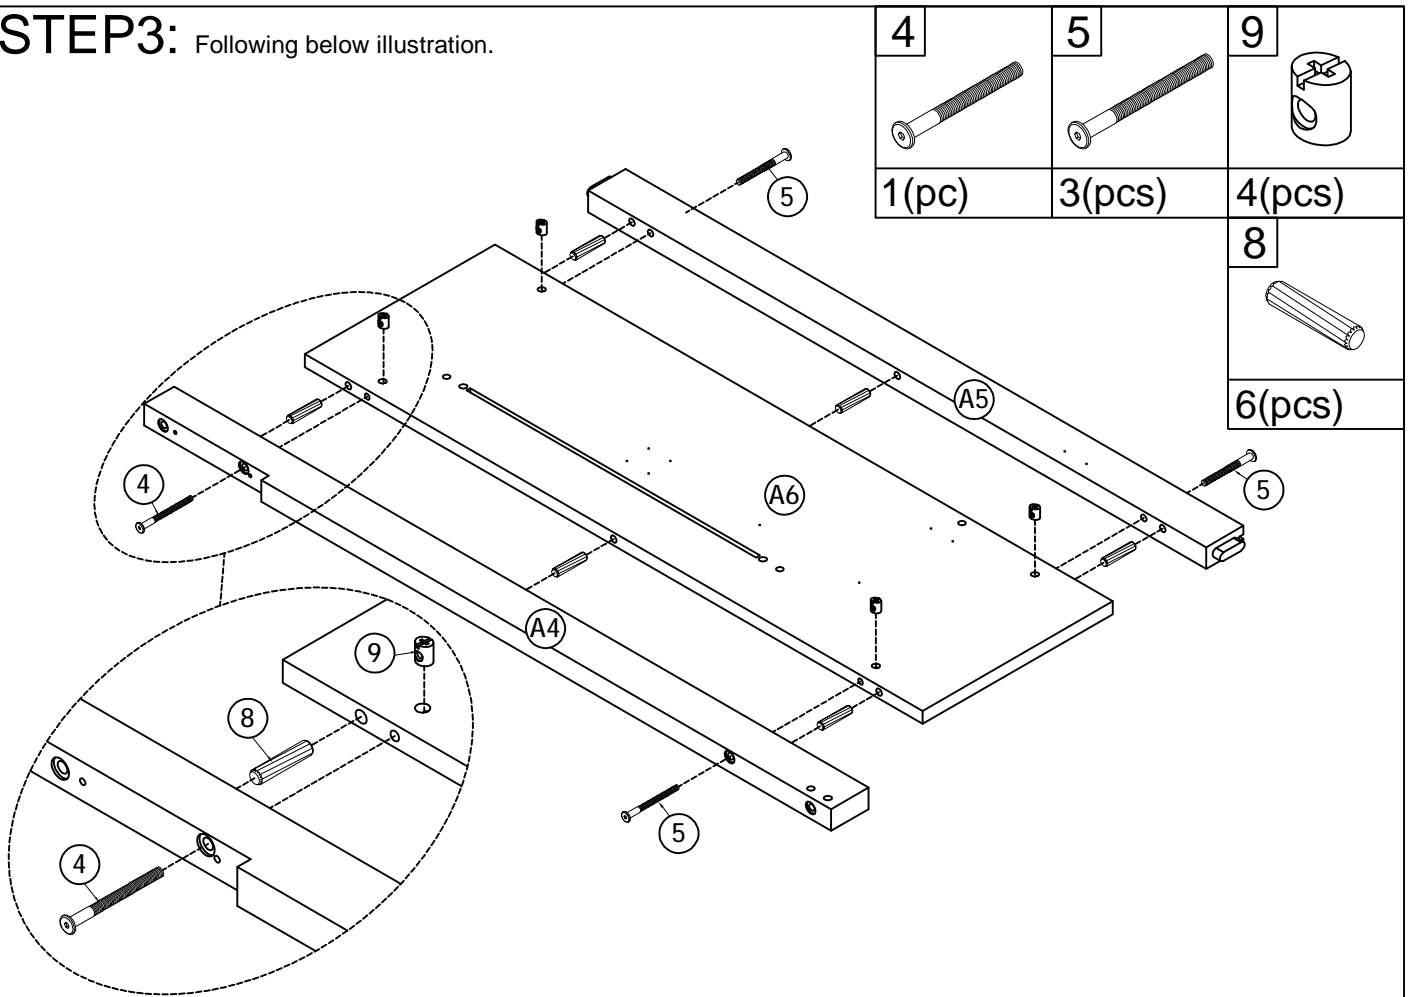

STEP3: Following below illustration.