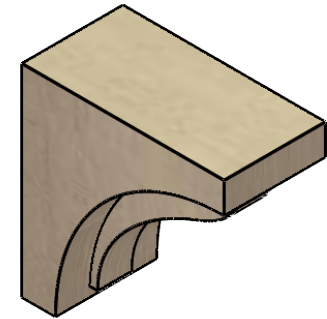

ITEM NUMBER: CORU03X06X06HELRCPR

3"W X 6"D X 6"H SERIES 1 CLASSIC HELENA ROUGH CEDAR TIMBERTHANE
FAUX WOOD CORBEL, PRIMED

SIDE PROFILE

FRONT PROFILE

ISOMETRIC

EKENA MILLWORK
2300 WEST MAIN ST.
CLARKSVILLE, TX 75426
TOLL FREE: 866-607-0453
WWW.EKENAMILLWORK.COM

NOTES

1. INSTALLATION TO BE COMPLETED IN ACCORDANCE WITH MANUFACTURER'S SPECIFICATIONS.
2. DRAWING MAY NOT BE TO SCALE
3. THIS DRAWING IS INTENDED FOR DESIGN AND PLANNING PURPOSES ONLY.
4. ALL INFORMATION CONTAINED HEREIN WAS CURRENT AT THE TIME OF DEVELOPMENT BUT MUST BE REVIEWED AND APPROVED BY THE PRODUCT MANUFACTURER TO BE CONSIDERED ACCURATE.
5. TIMBERTHANE ARCHITECTURAL PRODUCTS ARE MADE FROM HIGH DENSITY URETHANE AND COME FACTORY PRIMED