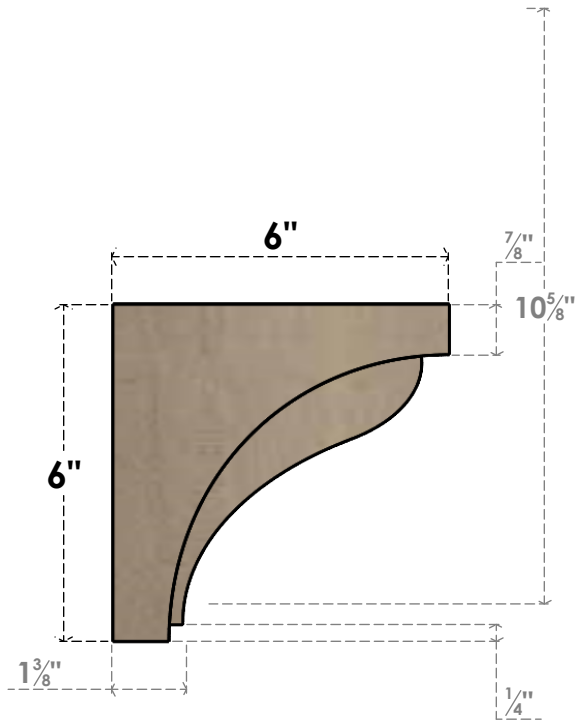

ITEM NUMBER: CORU03X06X06HELRCPR

3"W X 6"D X 6"H SERIES 1 CLASSIC HELENA ROUGH CEDAR TIMBERTHANE
FAUX WOOD CORBEL, PRIMED

SIDE PROFILE

FRONT PROFILE

ISOMETRIC

EKENA MILLWORK
2300 WEST MAIN ST.
CLARKSVILLE, TX 75426
TOLL FREE: 866-607-0453
WWW.EKENAMILLWORK.COM

NOTES

1. INSTALLATION TO BE COMPLETED IN ACCORDANCE WITH MANUFACTURER'S SPECIFICATIONS.
2. DRAWING MAY NOT BE TO SCALE
3. THIS DRAWING IS INTENDED FOR DESIGN AND PLANNING PURPOSES ONLY.
4. ALL INFORMATION CONTAINED HEREIN WAS CURRENT AT THE TIME OF DEVELOPMENT BUT MUST BE REVIEWED AND APPROVED BY THE PRODUCT MANUFACTURER TO BE CONSIDERED ACCURATE.
5. TIMBERTHANE ARCHITECTURAL PRODUCTS ARE MADE FROM HIGH DENSITY URETHANE AND COME FACTORY PRIMED