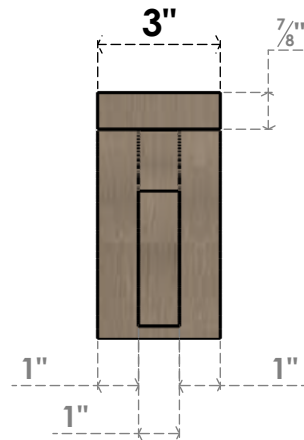

ITEM NUMBER: CORU03X06X06HELRCPR

3"W X 6"D X 6"H SERIES 1 CLASSIC HELENA ROUGH CEDAR TIMBERTHANE
FAUX WOOD CORBEL, PRIMED

SIDE PROFILE

FRONT PROFILE

ISOMETRIC

EKENA MILLWORK
2300 WEST MAIN ST.
CLARKSVILLE, TX 75426
TOLL FREE: 866-607-0453
WWW.EKENAMILLWORK.COM

NOTES

1. INSTALLATION TO BE COMPLETED IN ACCORDANCE WITH MANUFACTURER'S SPECIFICATIONS.
2. DRAWING MAY NOT BE TO SCALE
3. THIS DRAWING IS INTENDED FOR DESIGN AND PLANNING PURPOSES ONLY.
4. ALL INFORMATION CONTAINED HEREIN WAS CURRENT AT THE TIME OF DEVELOPMENT BUT MUST BE REVIEWED AND APPROVED BY THE PRODUCT MANUFACTURER TO BE CONSIDERED ACCURATE.
5. TIMBERTHANE ARCHITECTURAL PRODUCTS ARE MADE FROM HIGH DENSITY URETHANE AND COME FACTORY PRIMED