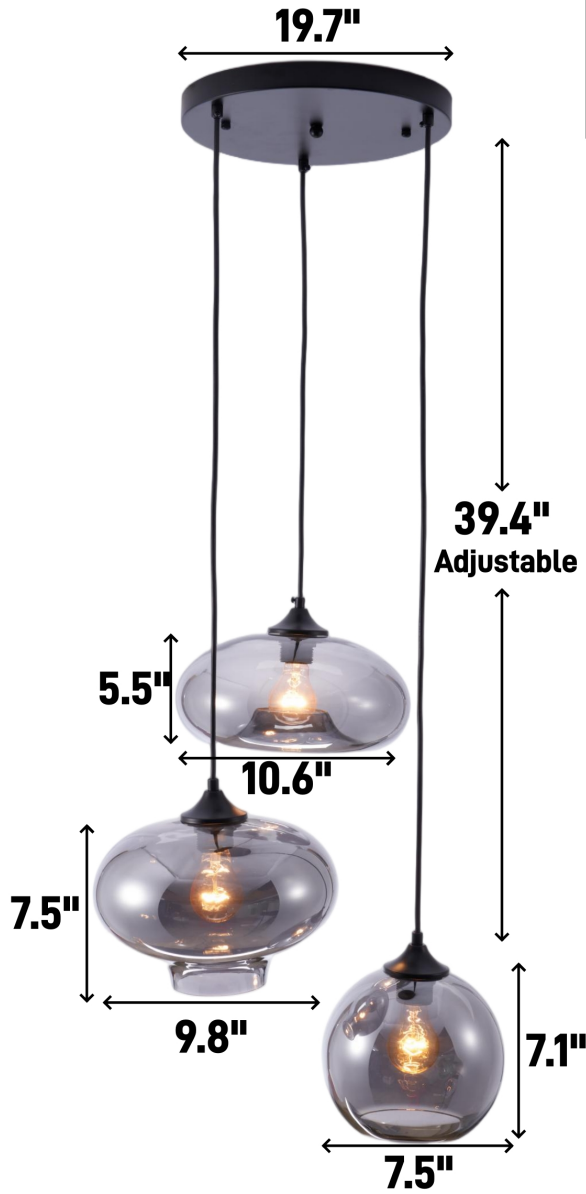

# BULB RECOMMENDATIONS

**E26 BULB SOCKET**

ENLARGED IRON CANOPY  
SUITABLE FOR VARIETY SCENES  
3 DIFFERENT SHAPE GLASS SHADE