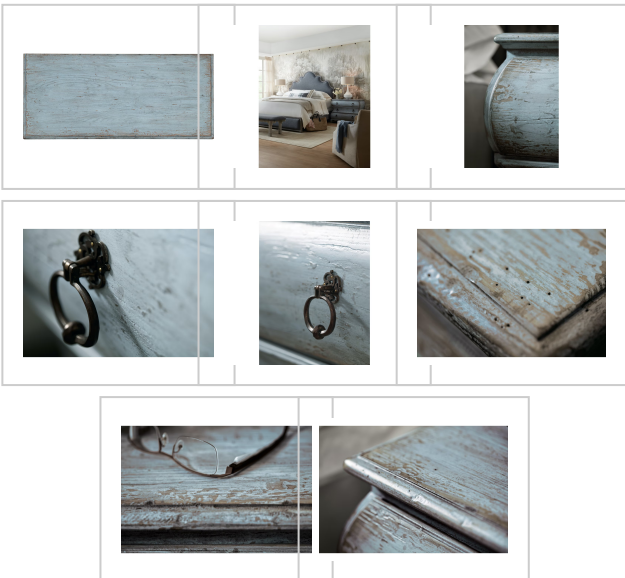

Additional Information: Beaumont Bachelors Chest

Status: Active

Finish: Skylark: Blue finish with natural wood undertones. Distressing includes rasping, gouging and worm holes.

Features: Three drawers
Removable felt liner in top drawer
Cord clip on back panel
FC707 three plug outlet with USB
Nightlight with touch switch
Levelers
Bombe shape

Material: Elm and Cedar Veneers

Drawer Construction: Hooker Furniture offers full height, full depth and full width drawers for maximum storage capacity. All drawers have strong, time-tested English or French dovetail construction, for years of problem-free use. Plywood drawer bottoms are attached to plywood drawer sides for strength and durability. Metal side guides or wood on wood guide systems operate smoothly.