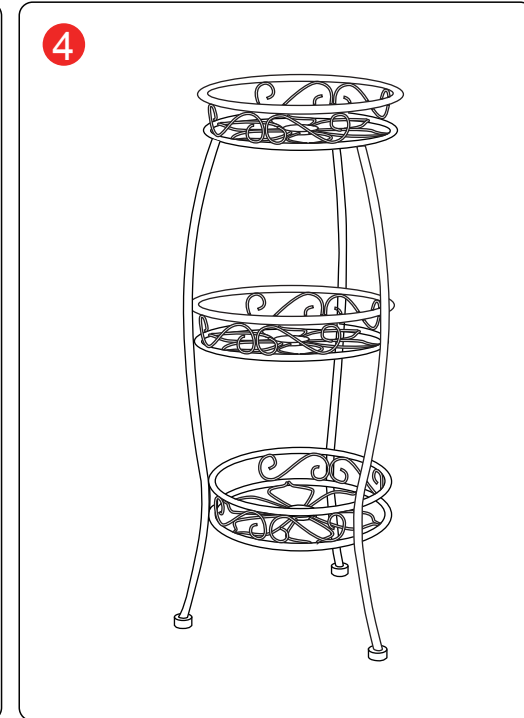

Componets		
1		3
2		3
3		1
4		2
5		1

How to find us?

Email: support@vecelo.com Website: www.vecelo.com

Return Policy

We believe you will absolutely love your new item. But if for some reason you want to return, please contact us directly before you decide to return your product. Our customer service organization can answer most concerns and assist you with any questions you may have about your new item, please email us first at: support@vecelo.com. The item must be returned within 30 days of delivery for a full refund. The item must be returned in good condition, in original box, with all original proof of purchase, parts and accessories.