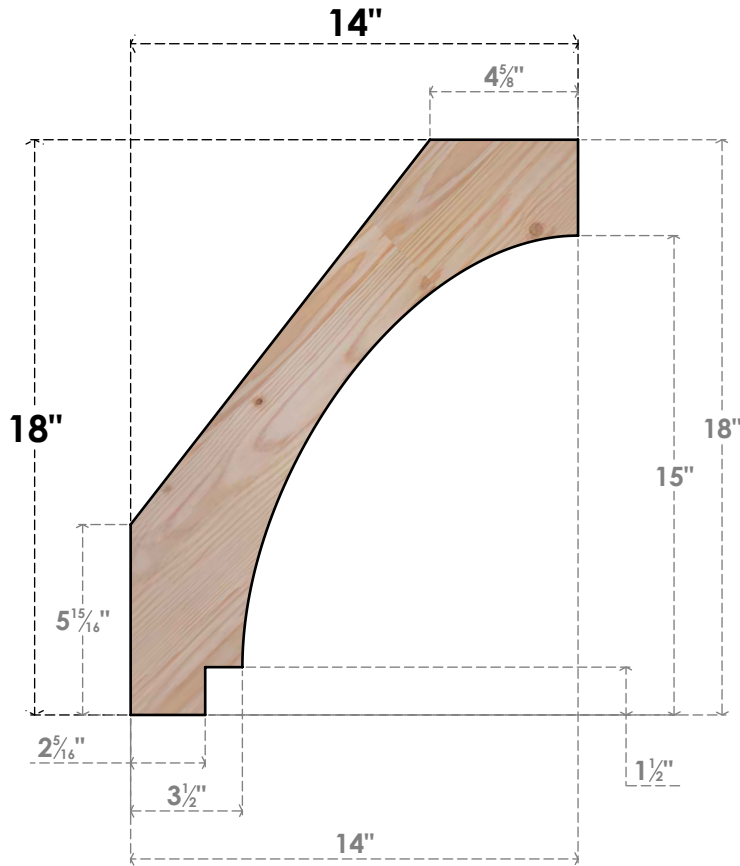

BRC04X14X18IMP00SDF

3 1/2"W X 14"D X 18"H IMPERIAL SMOOTH BRACE, DOUGLAS FIR

SIDE

FRONT

EKENA MILLWORK
 2300 WEST MAIN ST.
 CLARKSVILLE, TX 75426
 TOLL FREE: 866-607-0453
 WWW.EKENAMILLWORK.COM

NOTES

1. INSTALLATION TO BE COMPLETED IN ACCORDANCE WITH MANUFACTURER'S SPECIFICATIONS.
2. DRAWING MAY NOT BE TO SCALE
3. THIS DRAWING IS INTENDED FOR DESIGN AND PLANNING PURPOSES ONLY.
4. ALL INFORMATION CONTAINED HEREIN WAS CURRENT AT THE TIME OF DEVELOPMENT BUT MUST BE REVIEWED AND APPROVED BY THE PRODUCT MANUFACTURER TO BE CONSIDERED ACCURATE.
5. PRODUCTS ARE NOT KILN DRIED. THIS ITEM IS UNIQUE AND WILL CONTAIN THE NATURAL VARIATIONS THAT THE WOOD SPECIES OFFERS. THIS MAY RESULT IN VARIATIONS UP TO 1/4"