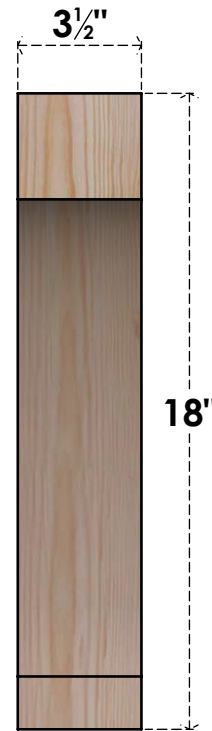

BRC04X14X18IMP00SDF

3 1/2"W X 14"D X 18"H IMPERIAL SMOOTH BRACE, DOUGLAS FIR

SIDE

FRONT

EKENA MILLWORK
 2300 WEST MAIN ST.
 CLARKSVILLE, TX 75426
 TOLL FREE: 866-607-0453
 WWW.EKENAMILLWORK.COM

NOTES

1. INSTALLATION TO BE COMPLETED IN ACCORDANCE WITH MANUFACTURER'S SPECIFICATIONS.
2. DRAWING MAY NOT BE TO SCALE
3. THIS DRAWING IS INTENDED FOR DESIGN AND PLANNING PURPOSES ONLY.
4. ALL INFORMATION CONTAINED HEREIN WAS CURRENT AT THE TIME OF DEVELOPMENT BUT MUST BE REVIEWED AND APPROVED BY THE PRODUCT MANUFACTURER TO BE CONSIDERED ACCURATE.
5. PRODUCTS ARE NOT KILN DRIED. THIS ITEM IS UNIQUE AND WILL CONTAIN THE NATURAL VARIATIONS THAT THE WOOD SPECIES OFFERS. THIS MAY RESULT IN VARIATIONS UP TO 1/4"