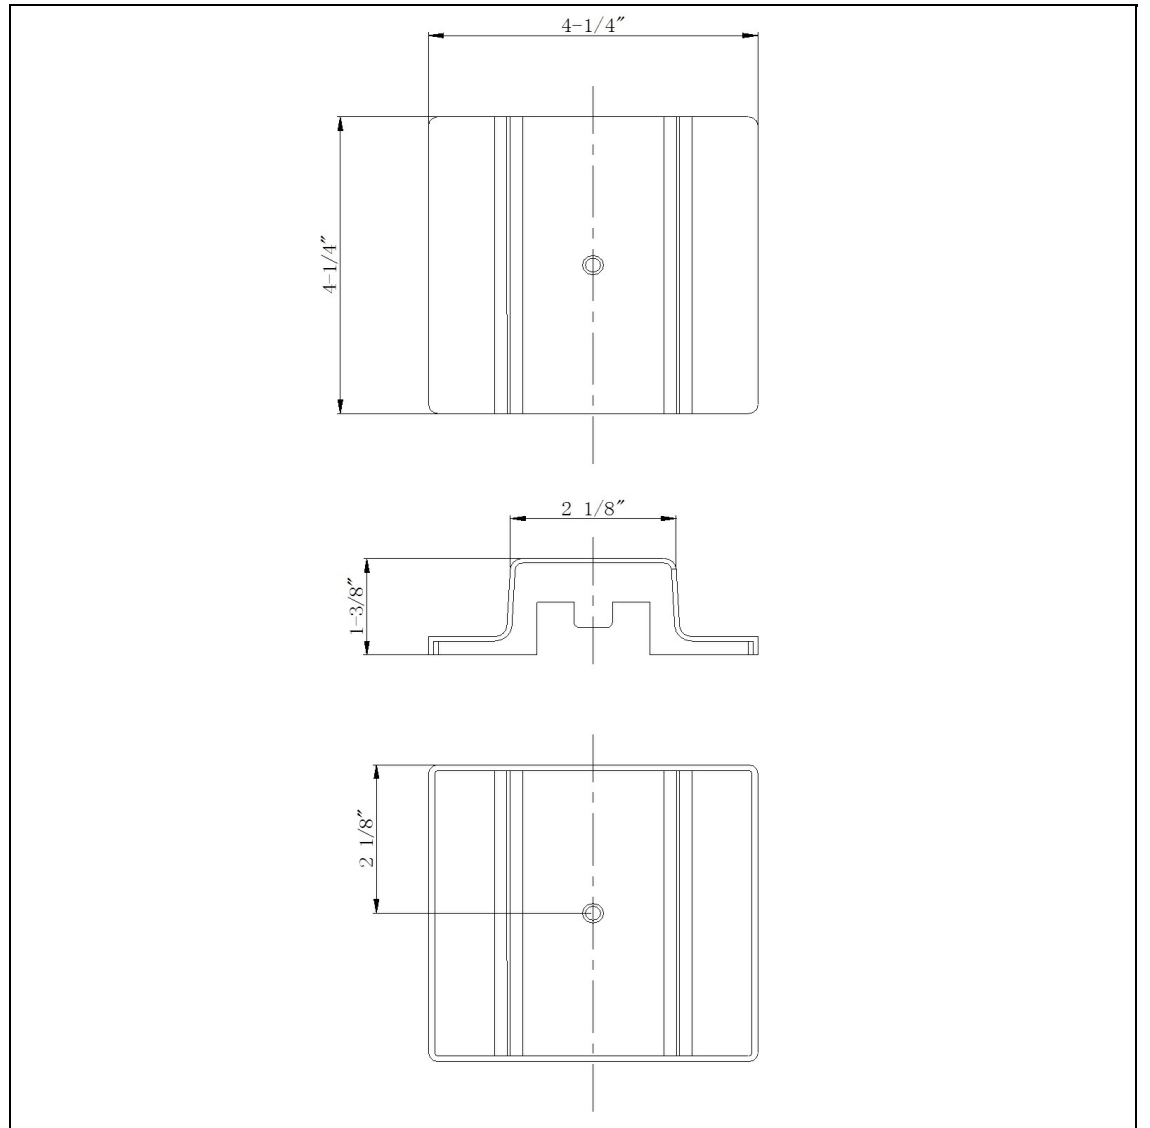

Product No. **HT-281-BS**

Description

FLOATING CANOPY  
Durable Metal Construction  
Ships in One Carton  
No Assembly Required  
Compatible with "H" Type Three Wire Single  
Circuit Track  
4"x4"  
1.3" Height Floating Canopy in Brushed Steel

Technical Specifications

<b>UPC</b>	020193067284	<b>Carton 1 Dimensions</b>	6.90 x 16.50 x 30.50
<b>Wattage</b>	N/A	<b>Carton 2 Dimensions</b>	0.00 x 0.00 x 30.50
<b>Lumen</b>	N/A	<b>Package Dimensions</b>	L: 30.50 W: 16.50 H: 6.90
<b>Switch Type</b>	Track		
<b>Bulb Base</b>	N/A		
<b>Number of Lights</b>	N/A		
<b>Color</b>	Brushed Steel		
<b>Base Color</b>	Brushed Steel		