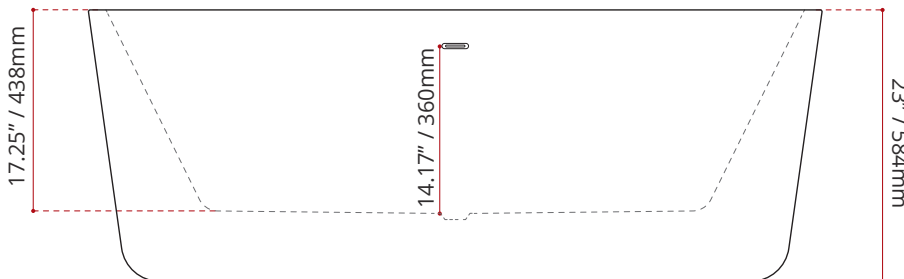

CUSTOMIZE YOUR TUB

ALL UPCHARGE OPTIONS ARE MADE TO ORDER
- NO REFUND - NO RETURN -

EXTERIOR FINISH OPTION

JETTING OPTION

- COMFORT WARM SYSTEM

DISCLAIMER: Measurements may vary ± ¼" (Diagram Not to scale)