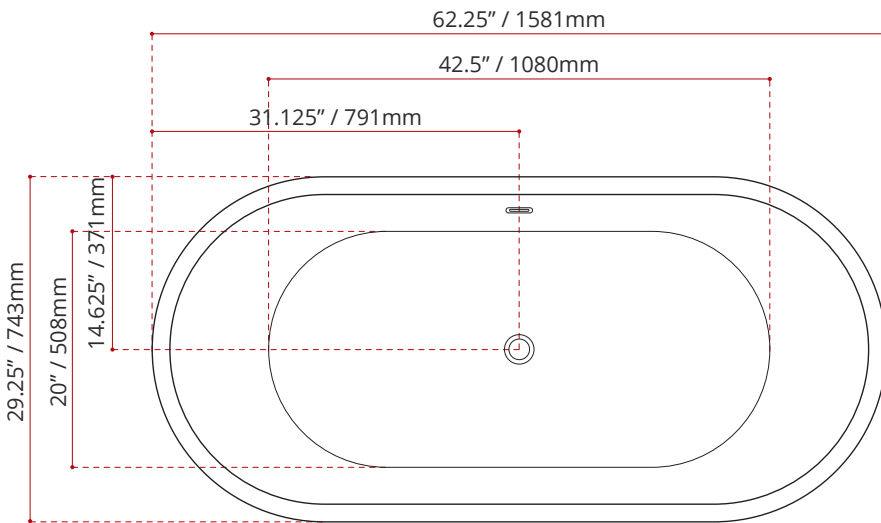

CUSTOMIZE YOUR TUB

ALL UPCHARGE OPTIONS ARE MADE TO ORDER
- NO REFUND - NO RETURN -

EXTERIOR FINISH OPTION

JETTING OPTION

- COMFORT WARM SYSTEM

DISCLAIMER: Measurements may vary ± ¼" (Diagram Not to scale)