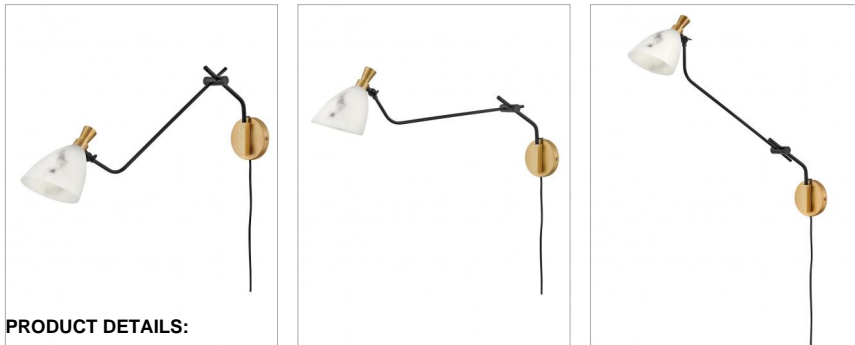

### SINGLE LIGHT SCONCE

Influenced by a mid-century modern aesthetic, Sinclair's striking profile is accentuated by stunning details. A classic finish combination of Heritage Brass and Black is paired with luminous; luxurious faux alabaster shades. Sinclair's sophisticated design offers articulating shades to create a custom look. All designs for Sinclair must be lamped with LED bulbs only (not included).

DETAILS	
FINISH:	Heritage Brass
MATERIAL:	Steel
GLASS:	Faux Alabaster

DIMENSIONS	
WIDTH:	5.3"
HEIGHT:	29.8"
WEIGHT:	5.4 lbs.
BACK PLATE:	4.75" Dia.
EXTENSION:	30"
TOP TO OUTLET:	8"

LIGHT SOURCE	
LIGHT SOURCE:	LED Lamp
WATTAGE:	1-5w Cand. LED
VOLTAGE:	120v

#### PRODUCT DETAILS:

- Mounting hardware is hidden on the backplate to ensure a clean silhouette.
- LED bulbs must be used with the fixture. Recommended bulb E12LED-5.
- Suitable for use in dry (indoor) locations as defined by NEC and CEC. Meets United States UL Underwriters Laboratories & CSA Canadian Standards Association Product Safety Standards
- Features on/off switch
- Can be hard wired or mounted with fabric covered plug-in cord.
- Merging the best of traditional and modern elements, with a sophisticated and streamlined silhouette perfect for any space
- Optional cord cover available, 6983BK
- Distinctive mid-century modern elements merge with sleek and timeless forms for a vintage vibe with modern flair