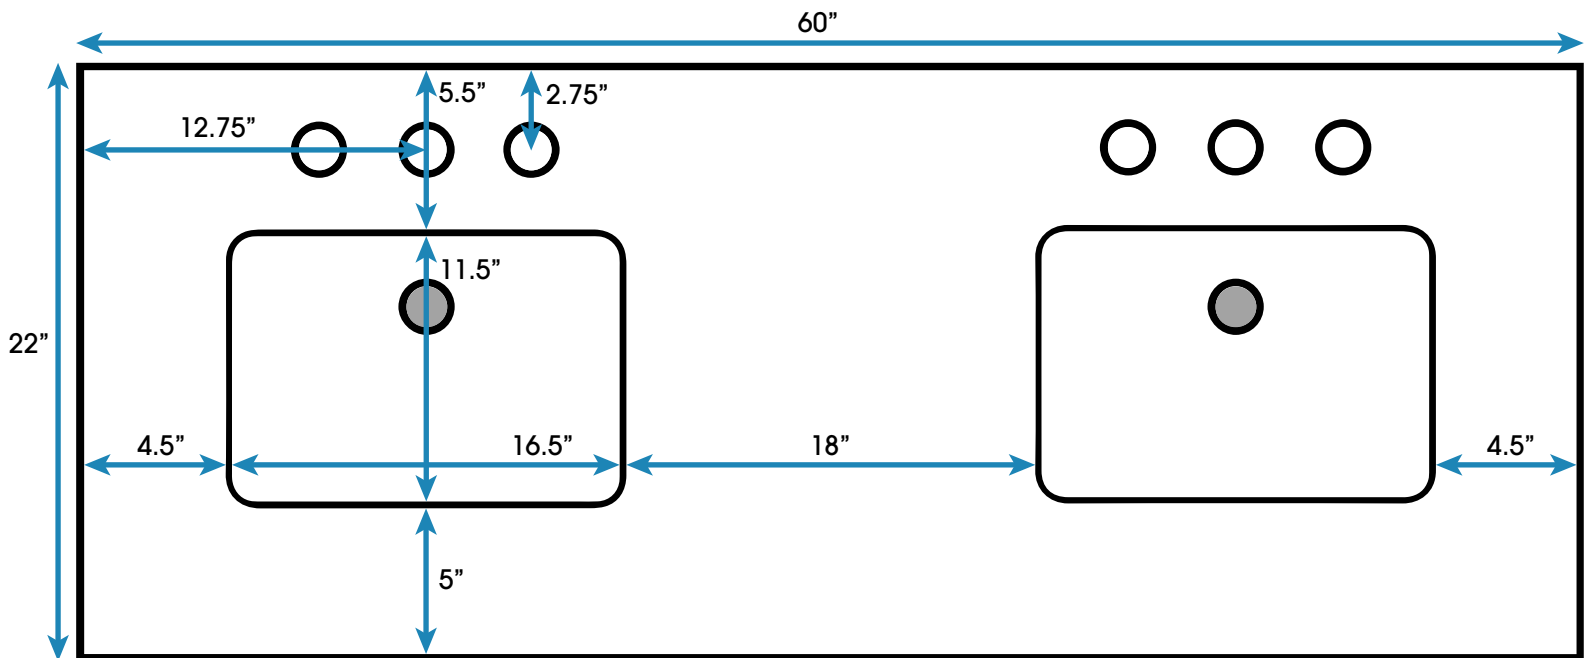

Copenhagen 60-inch Double Bath Vanity (Top View)

**All measurements are approximate and rounded to the nearest quarter inch
Please allow for a slight margin of error**