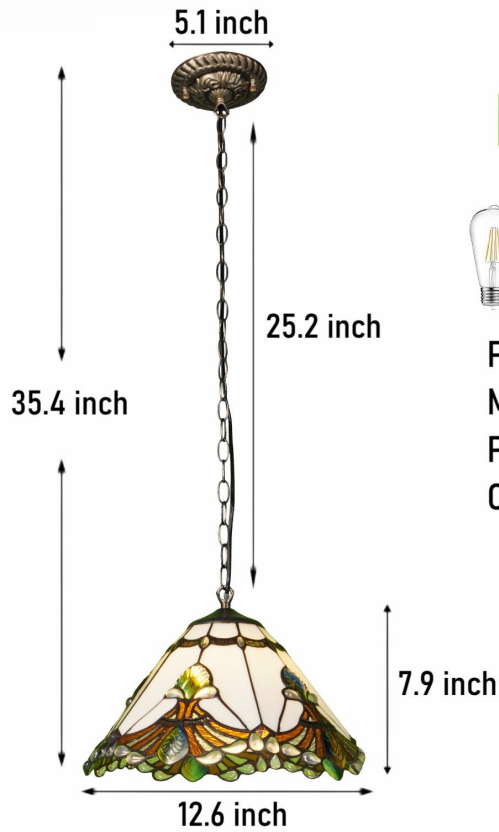

# PRODUCT DIMENSIONS

**E26 BaseX1**

(Bulbs Not Included)

**Product Information:**

**Material:** Glass

**Power cord length:** 31.5 inches

**Control method:** wall control