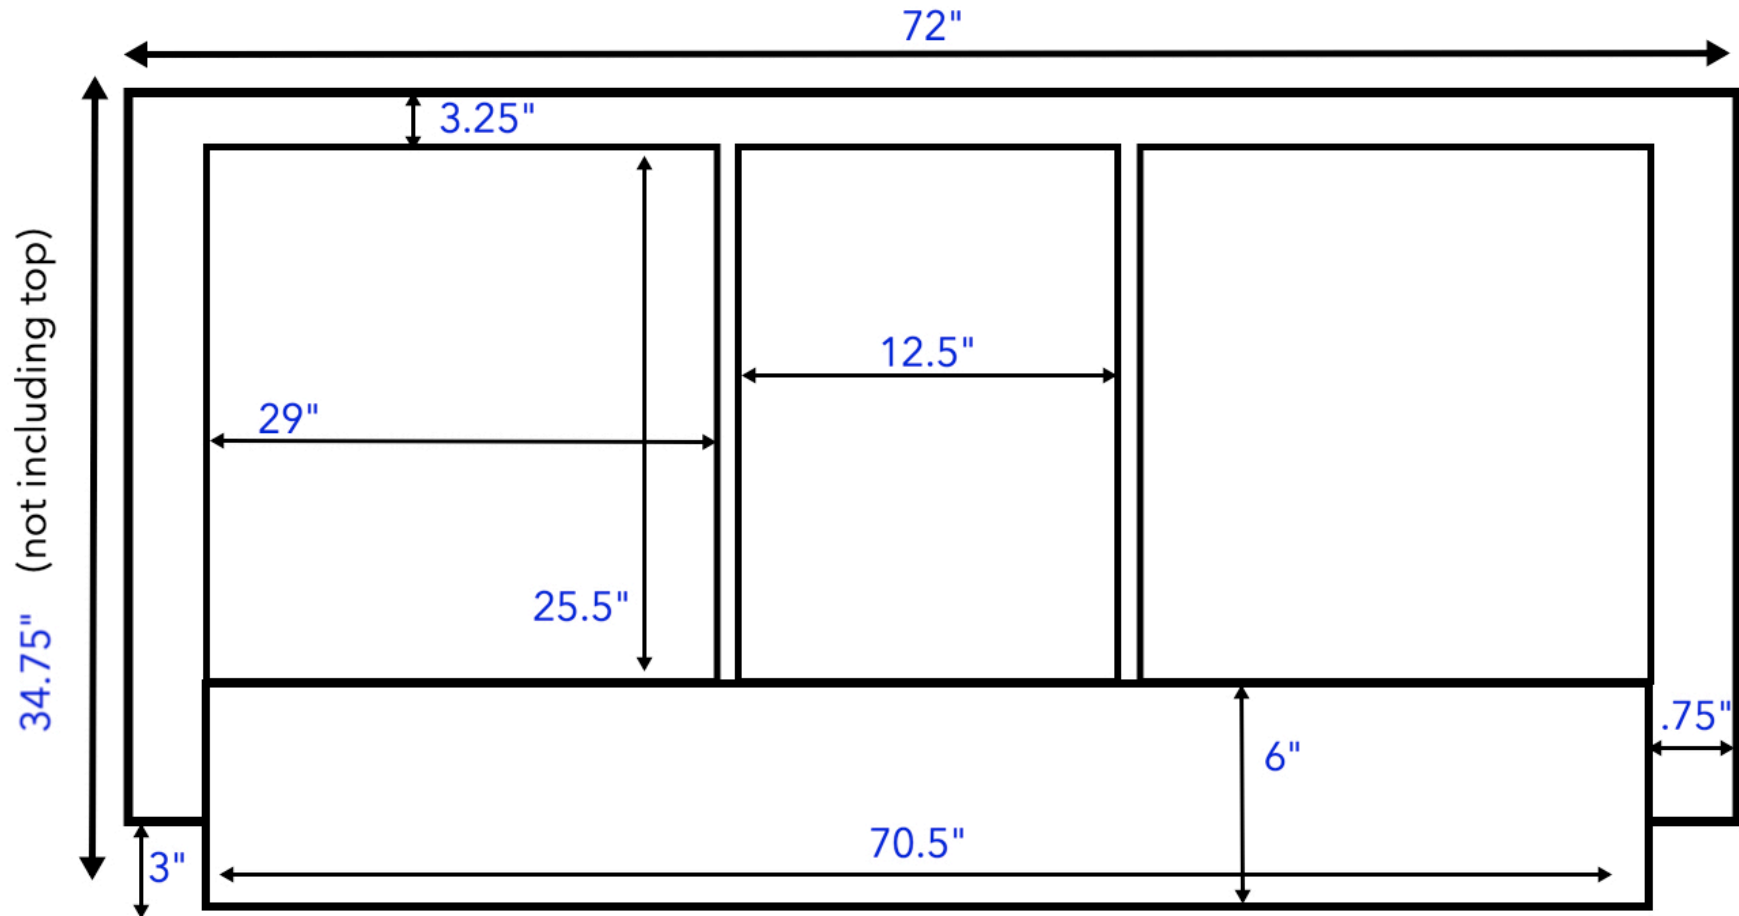

Peyton 72-inch Vanity (Back View)

All measurements are approximate and rounded to the nearest quarter inch.
Please allow for a slight margin of error.