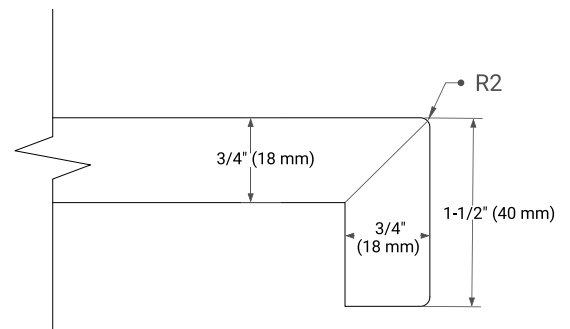

61" SINGLE OVAL SINK COUNTERTOP WITH 1.5 IN. THICKNESS

OVERALL DIMENSIONS

61" W x 22" D x 1.5" H

COUNTERTOP OPTIONS

Carrara Marble

White Quartz

FEATURES

- Solid countertop with mitered edges & seams
- Undermount white oval sink
- Pre-drilled for 8" widespread faucet

INCLUDED

- Countertop
- Matching Backsplash
- Oval Sink

COUNTERTOP PLAN VIEW

EDGE SIDE VIEW

THREE DIMENSIONAL COUNTERTOP VIEW