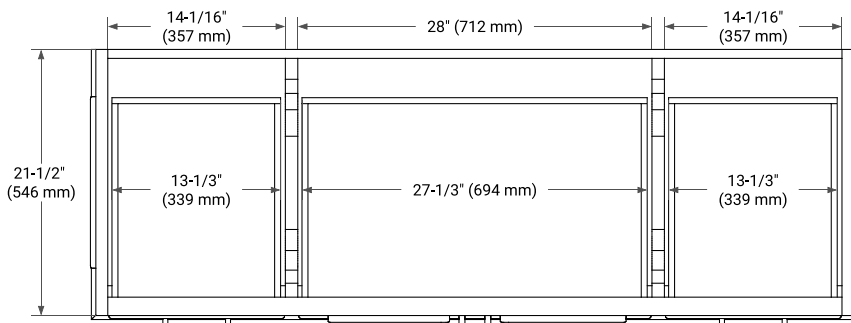

60" SINGLE SINK BASE CABINET

BASE CABINET DIMENSIONS

60" W x 21.5" D x 34.5" H

FEATURES

- Solid wood frame & plywood panels
- Dovetail drawers and joints
- Soft closing doors & drawers

HARDWARE FINISHES*

Brushed Nickel Satin Brass Matte Black Polished Chrome

61" SINGLE OVAL SINK COUNTERTOP WITH 1.5 IN. THICKNESS

OVERALL DIMENSIONS

61" W x 22" D x 1.5" H

COUNTERTOP OPTIONS

Carrara Marble

White Quartz

FEATURES

- Solid countertop with mitered edges & seams
- Undermount white oval sink
- Pre-drilled for 8" widespread faucet

INCLUDED

- Countertop
- Matching Backsplash
- Oval Sink

COUNTERTOP PLAN VIEW

EDGE SIDE VIEW

THREE DIMENSIONAL COUNTERTOP VIEW