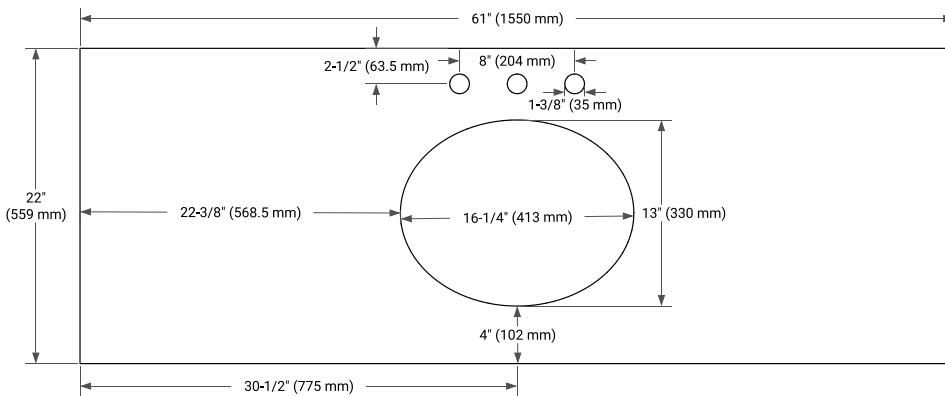

61" SINGLE OVAL SINK COUNTERTOP WITH 1.5 IN. THICKNESS

OVERALL DIMENSIONS

61" W x 22" D x 1.5" H

COUNTERTOP OPTIONS

Carrara Marble

White Quartz

FEATURES

- Solid countertop with mitered edges & seams
- Undermount white oval sink
- Pre-drilled for 8" widespread faucet

INCLUDED

- Countertop
- Matching Backsplash
- Oval Sink

COUNTERTOP PLAN VIEW

EDGE SIDE VIEW

THREE DIMENSIONAL COUNTERTOP VIEW