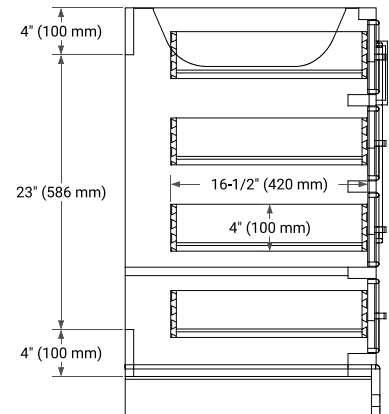

60" SINGLE SINK BASE CABINET

BASE CABINET DIMENSIONS

60" W x 21.5" D x 34.5" H

FEATURES

- Solid wood frame & plywood panels
- Dovetail drawers and joints
- Soft closing doors & drawers

HARDWARE FINISHES*

Brushed Nickel Satin Brass Matte Black Polished Chrome

61" SINGLE OVAL SINK COUNTERTOP WITH 1.5 IN. THICKNESS

OVERALL DIMENSIONS

61" W x 22" D x 1.5" H

COUNTERTOP OPTIONS

Carrara Marble

White Quartz

FEATURES

- Solid countertop with mitered edges & seams
- Undermount white oval sink
- Pre-drilled for 8" widespread faucet

INCLUDED

- Countertop
- Matching Backsplash
- Oval Sink

COUNTERTOP PLAN VIEW

EDGE SIDE VIEW

THREE DIMENSIONAL COUNTERTOP VIEW