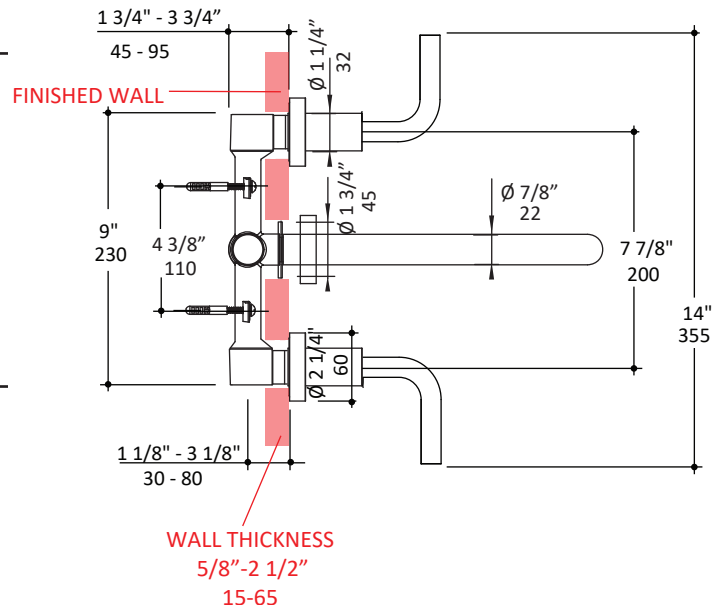

Specifications:

Installation:	wall mount, two lever handles
Exterior Dimensions:	H: 3 7/8" SPOUT: 6" (1584S.3) or 9" (1584L.3)
Material:	solid brass construction
Water use:	1.2 GPM
Pop-up:	N/A
Finishes:	CR - polished chrome PN - polished nickel NI - brushed nickel BG - brushed gold 44 - matte black
Cutout Size:	Ø 1 1/4" handle, Ø 1 3/4" spout
Accessories included:	- Rough-in # 1584/5-ROUGH - Trim # 1584S.3-A or 1584L.3-A - Drain #7100-16OF European click-clack drain

Features:

- 1584S.3 - 6" spout
- 1584L.3 - 9" spout
- ceramic disk cartridge
- complements the Cigno Collection
- NO EXTENSIONS AVAILABLE

Codes + Standards:

- Meets and exceeds applicable national codes and standards
- CAL-Green compliant

LACAVA reserves the right to revise any dimension or information on this sheet without notice. Dimensions are nominal and may vary within an industry accepted tolerance of 1/4". Drawings provided herein are meant to give the user an idea of the product and are not made to scale. Location of plumbing is meant for reference, your specific application may vary.