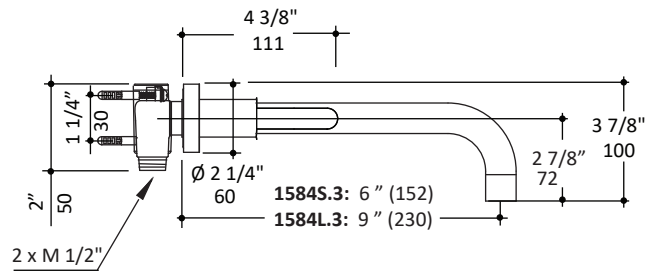

Specifications:

Installation:	wall mount, two lever handles
Exterior Dimensions:	H: 3 7/8" SPOUT: 6" (1584S.3) or 9" (1584L.3)
Material:	solid brass construction
Water use:	1.2 GPM
Pop-up:	N/A
Finishes:	CR - polished chrome PN - polished nickel NI - brushed nickel BG - brushed gold 44 - matte black
Cutout Size:	Ø 1 1/4" handle, Ø 1 3/4" spout
Accessories included:	- Rough-in # 1584/5-ROUGH - Trim # 1584S.3-A or 1584L.3-A - Drain #7100-16OF European click-clack drain

Features:

- 1584S.3 - 6" spout
- 1584L.3 - 9" spout
- ceramic disk cartridge
- complements the Cigno Collection
- NO EXTENSIONS AVAILABLE

Codes + Standards:

- Meets and exceeds applicable national codes and standards
- CAL-Green compliant

LACAVA reserves the right to revise any dimension or information on this sheet without notice. Dimensions are nominal and may vary within an industry accepted tolerance of 1/4". Drawings provided herein are meant to give the user an idea of the product and are not made to scale. Location of plumbing is meant for reference, your specific application may vary.