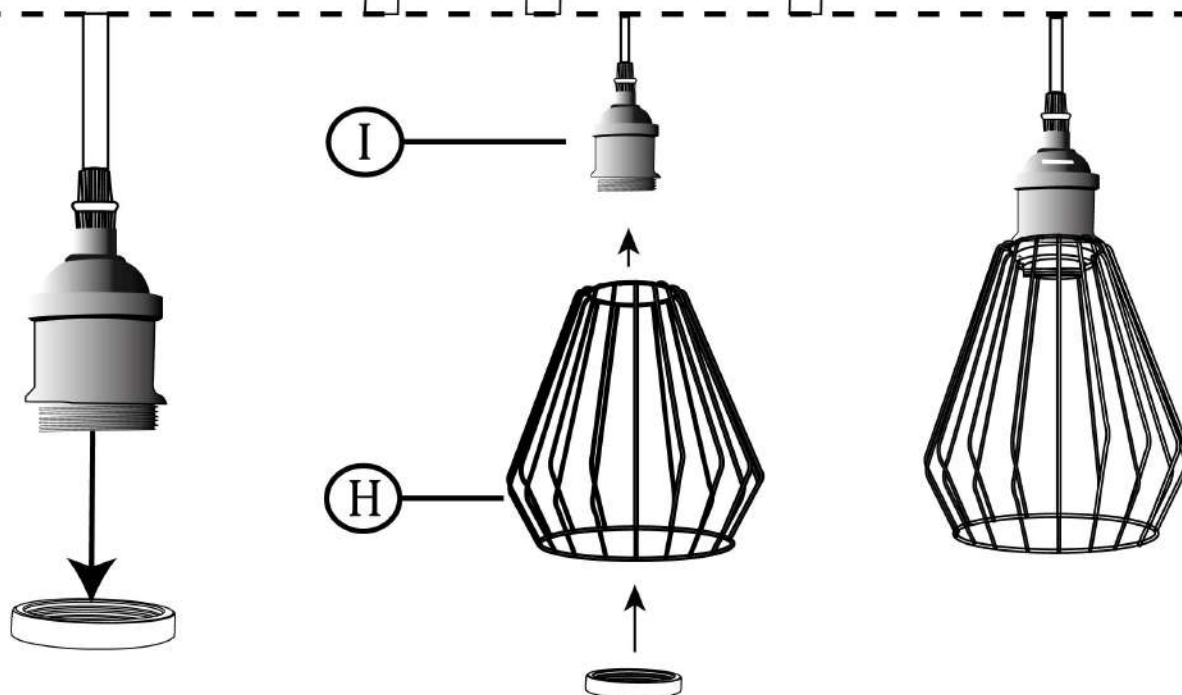

Installation finished