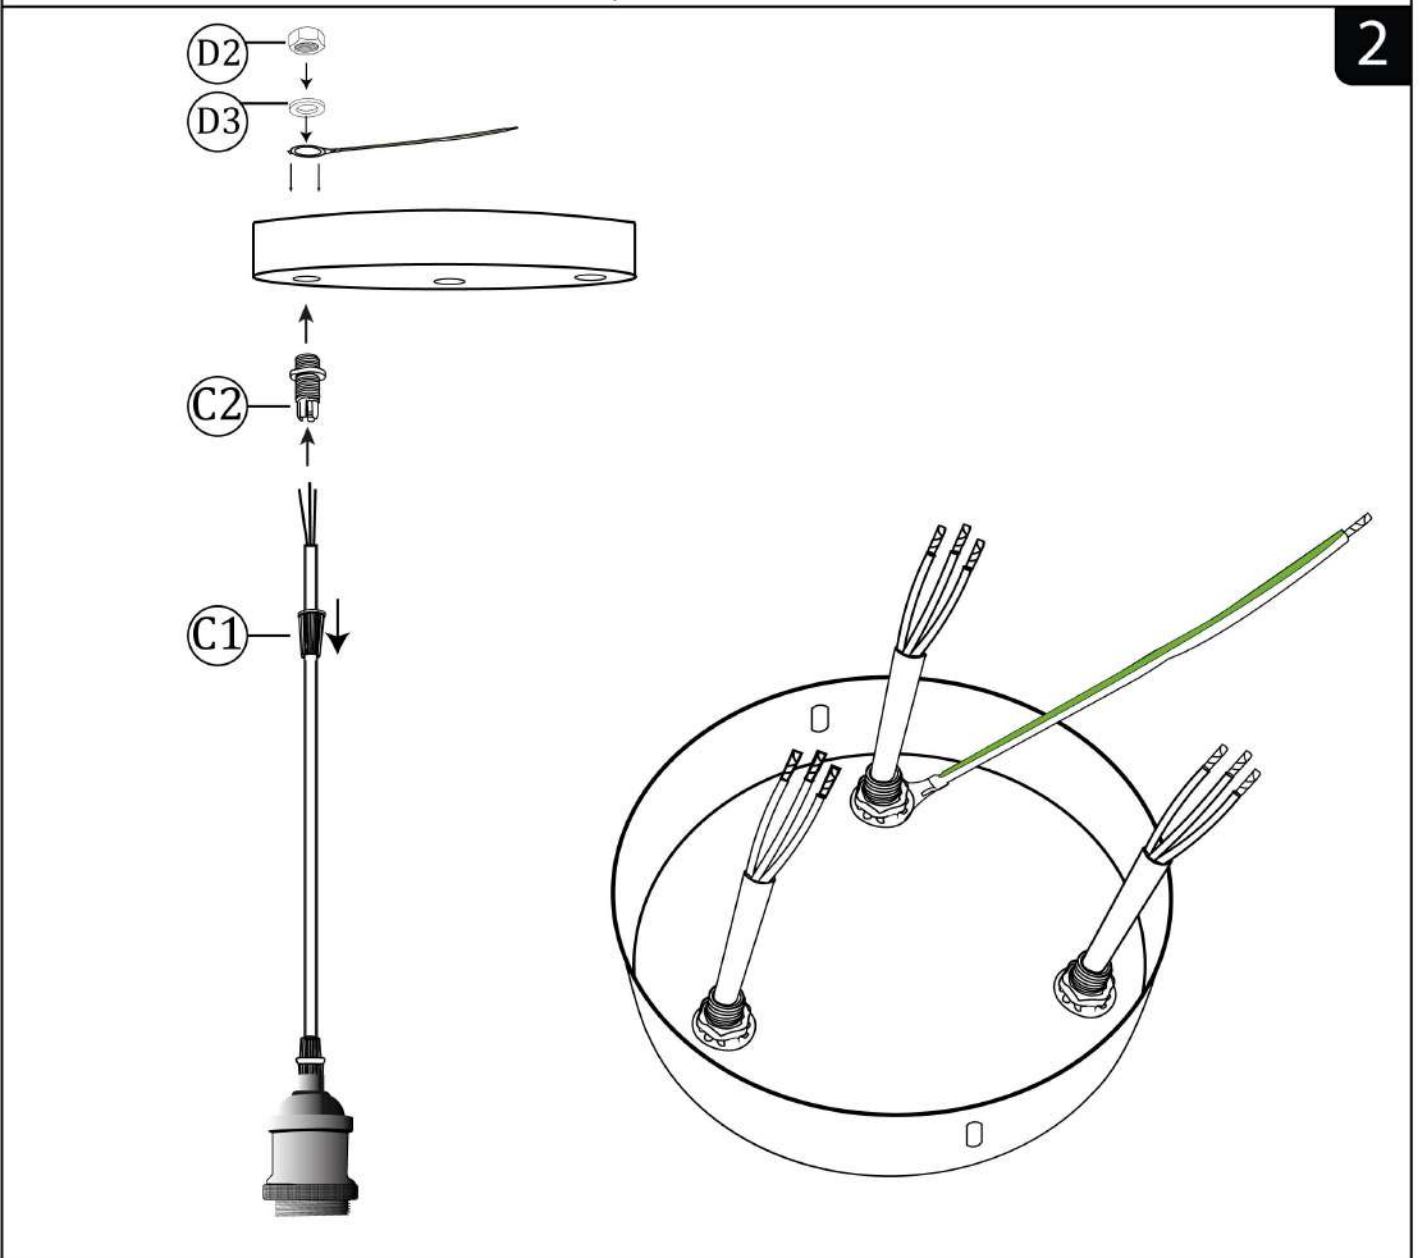

LEDsone
220V-240V~50Hz

RoHS

LEDSONE'S PENDANT LAMP ASSEMBLING INSTRUCTION

1

2