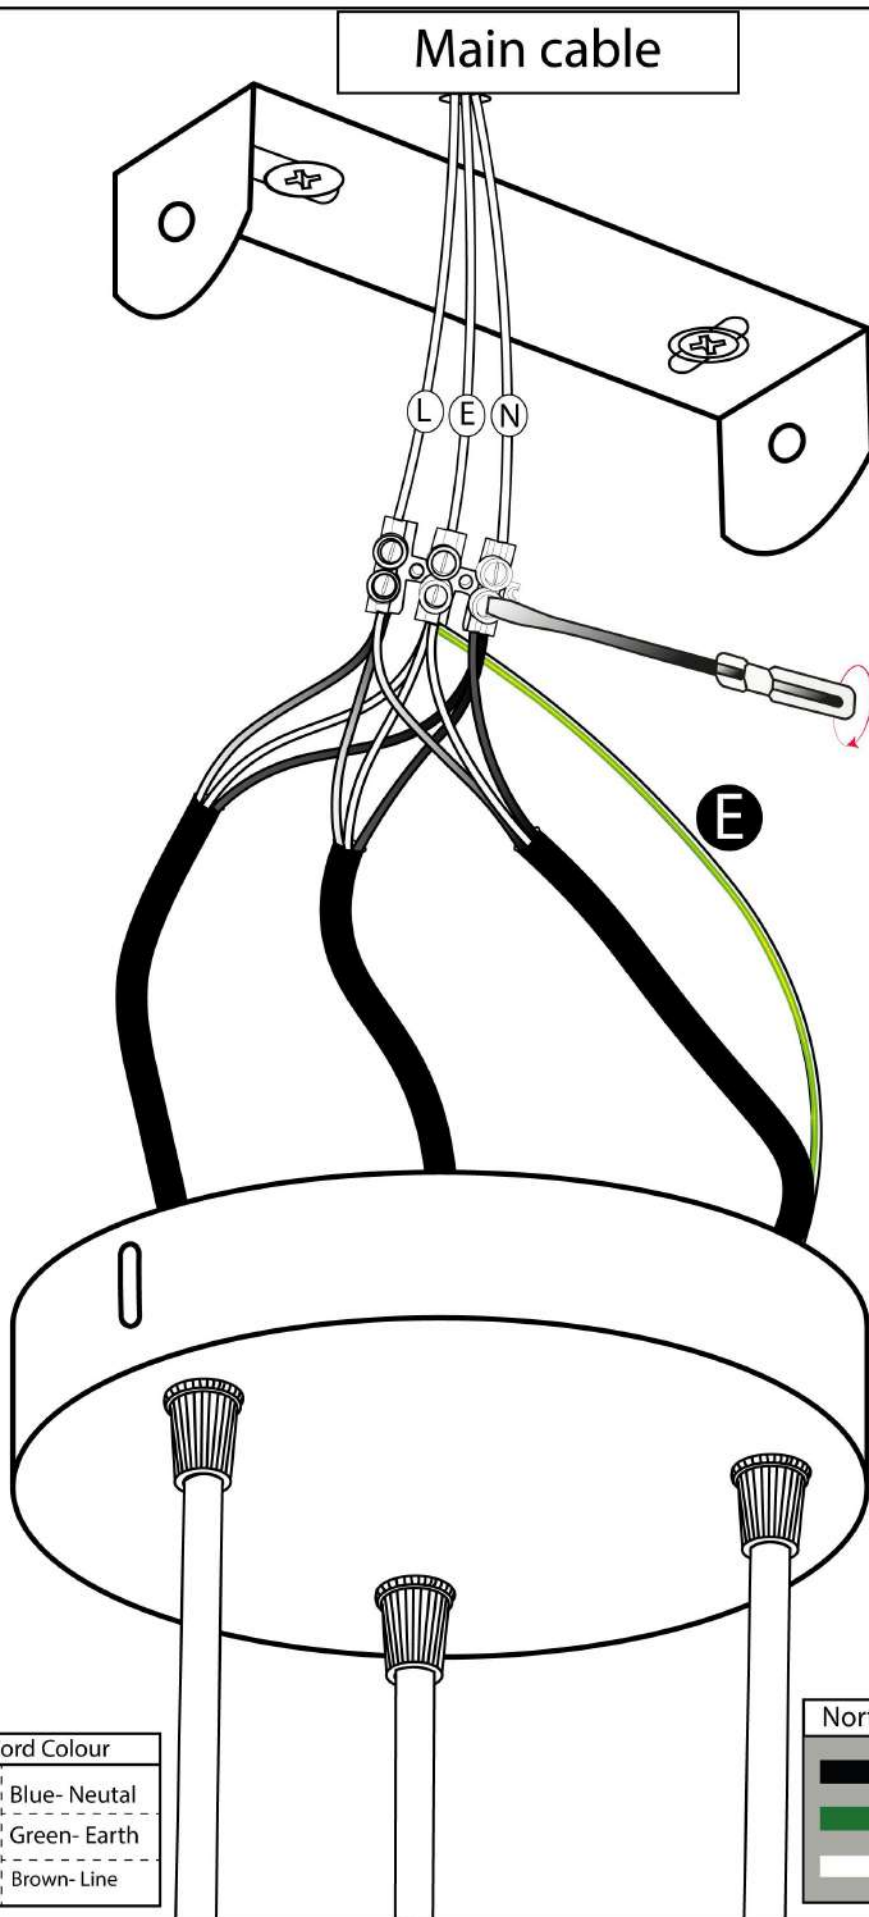

# LEDSONE'S PENDANT LAMP ASSEMBLING INSTRUCTION

	<p>G  x 1Pcs</p> <p>H  x 3Pcs</p> <p>I  x 3Pcs</p>	
A		x 1Pcs
B		x 2Pcs
C1		x 3Pcs
C2		x 3Pcs
D1		x 2Pcs
D2		x 3Pcs
D3		x 3Pcs
E		x 1Pcs
F		x 2Pcs

**LEDsone**  
220V-240V~50Hz

# LEDSONE'S PENDANT LAMP ASSEMBLING INSTRUCTION

1

2

**LEDsone**  
220V-240V~50Hz

RoHS

# LEDSONE'S PENDANT LAMP ASSEMBLING INSTRUCTION

**3**

European Cord Colour	
	Blue- Neutral
	Green- Earth
	Brown- Line

North America Cord Colour	
	Black- Line
	Green- Earth
	White- Neutral

**LEDsone**  
220V-240V~50Hz