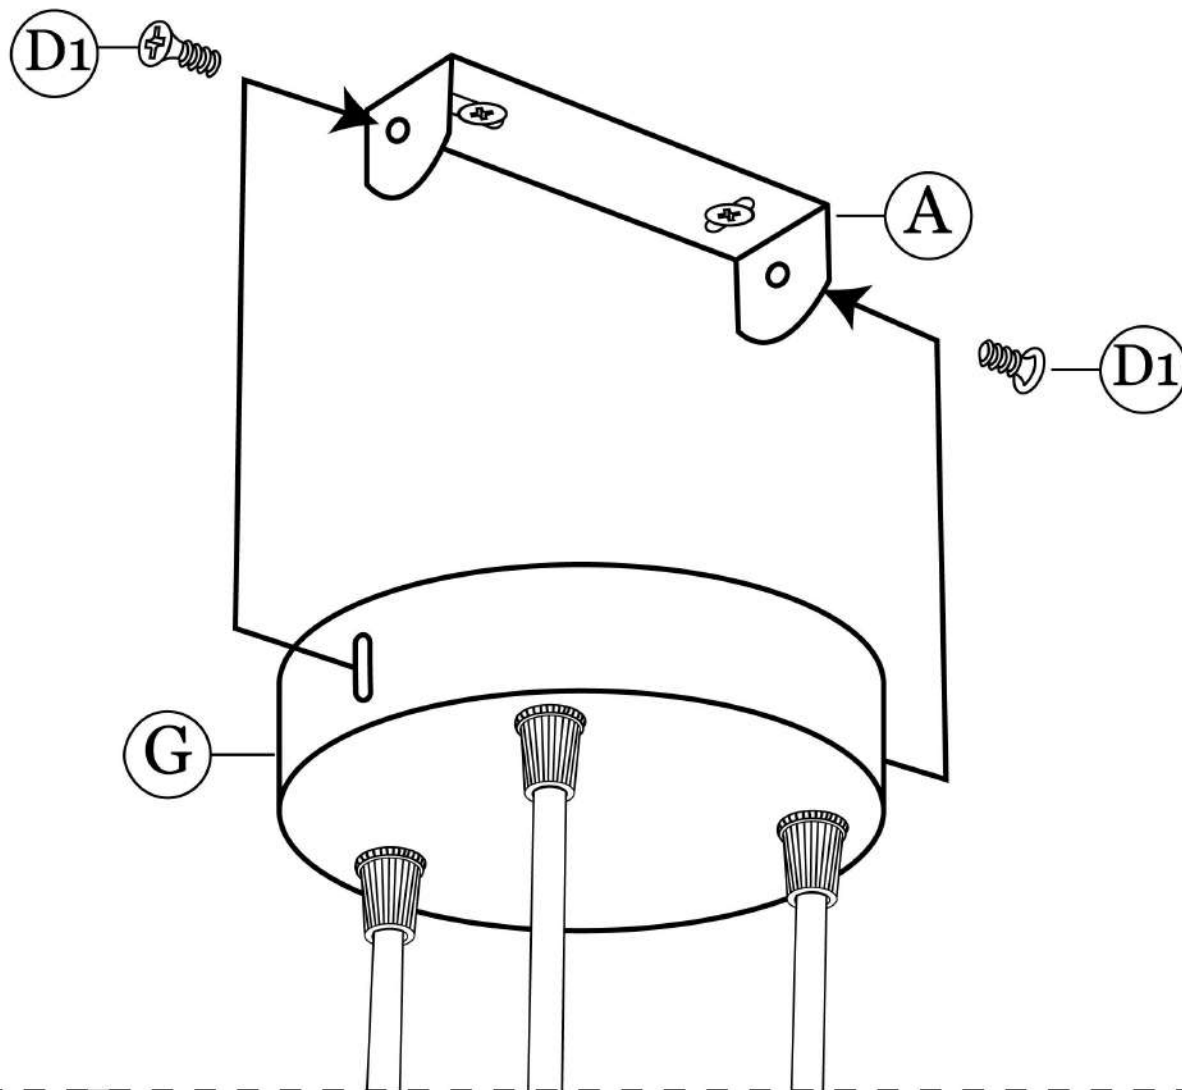

LEDsone
220V-240V~50Hz

RoHS

LEDSONE'S PENDANT LAMP ASSEMBLING INSTRUCTION

4

5