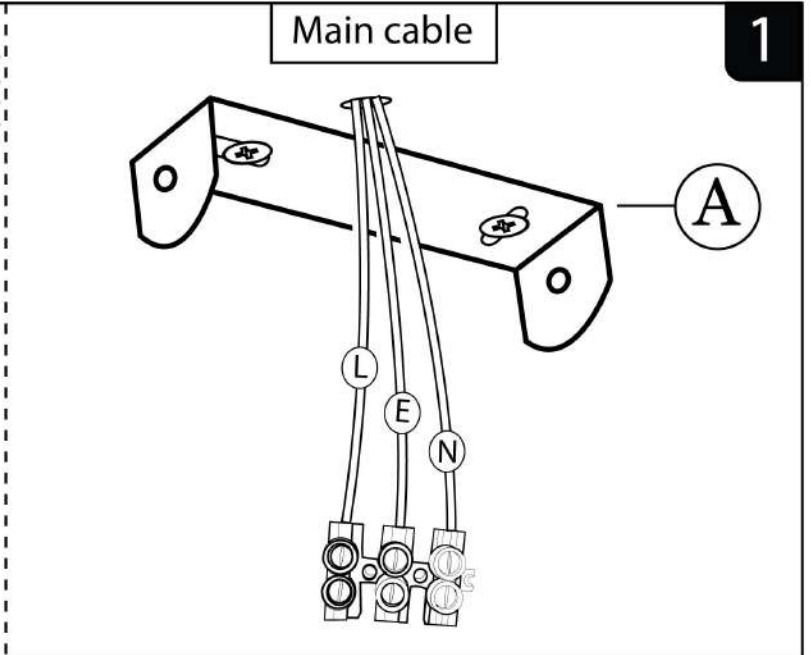

LEDsone
220V-240V~50Hz

RoHS

LEDSONE'S PENDANT LAMP ASSEMBLING INSTRUCTION

1