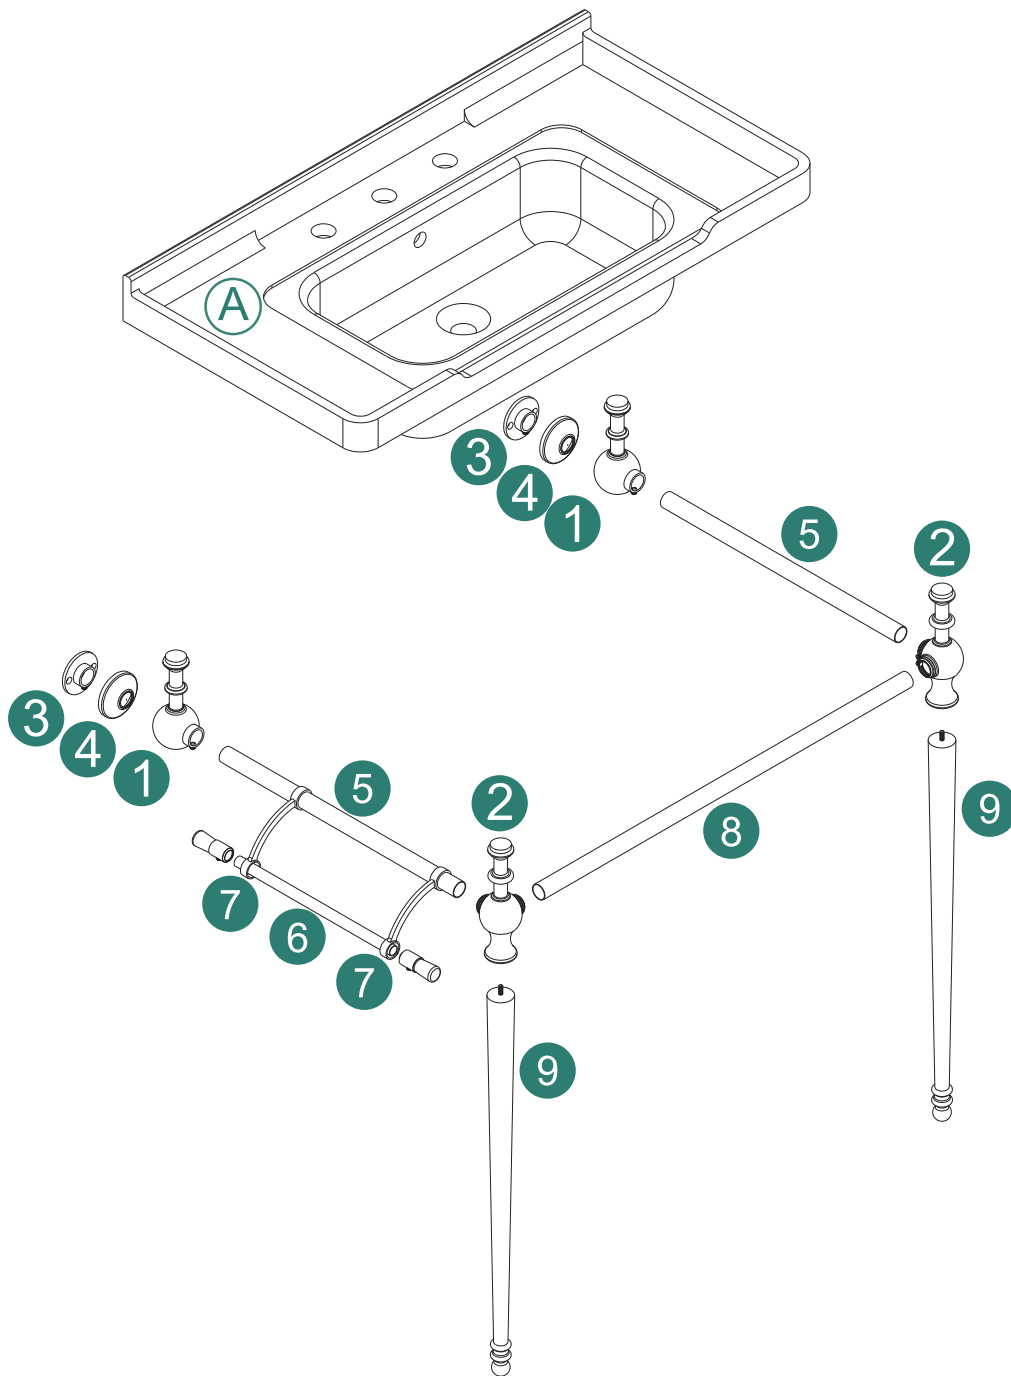

# ASSEMBLY INSTRUCTIONS

---

Bathroom Vanity

|   |   |    |   |  |    |
|---|---|----|---|--|----|
| 1 |    | x2 | 7 |   | x2 |
| 2 |    | x2 | 8 |    | x1 |
| 3 |   | x2 | 9 |  | x2 |
| 4 |  | x2 |   |  |    |
| 5 |  | x2 |   |  |    |
| 6 |  | x1 |   |  |    |

Notice:

1. Follow the installation instructions. Please confirm all accessories are preset before installation.
2. Do not fully tighten the screws during initial assembly. Fully tighten screws only once all pieces which are correctly assembled.
3. If you encounter any problems during installation, please contact our customer service.
4. Please unbox the item from the side with an open-label and put a carpet on the floor to avoid scratching it.

|   |   |   |
|---|---|---|
|  <p>Recommended installers : 2</p> |  <p>Put a carpet on the floor before unpacking</p> |  <p>Estimate installation time:<br/>30 minutes</p> |
|---|---|---|

| Item no. | Reference Image  | Qty | Item no. | Reference Image | Qty |
|----------|--|-----|----------|-----------------|-----|
| A        |                    | x1  |          |                 |     |
| B        |                   | x4  |          |                 |     |
| C        |  <p>Ø4 x 50mm</p> | x4  |          |                 |     |
| D        |                   | x1  |          |                 |     |

# 3

- 1 2pc
- 2 2pc
- 4 2pc
- 5 2pc
- 6 1pc
- 7 2pc
- 8 1pc
- 9 2pc

4

Installation completed

5