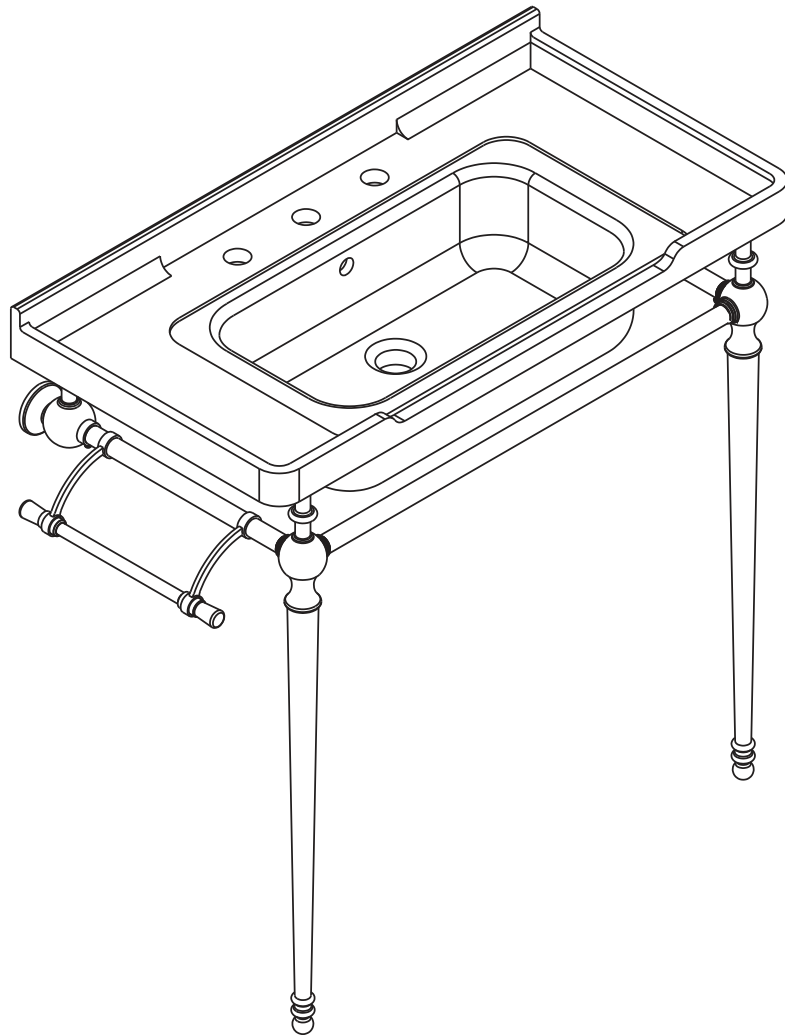

# ASSEMBLY INSTRUCTIONS

---

Bathroom Vanity

|   |   |    |   |  |    |
|---|---|----|---|--|----|
| 1 |    | x2 | 7 |   | x2 |
| 2 |    | x2 | 8 |    | x1 |
| 3 |   | x2 | 9 |  | x2 |
| 4 |  | x2 |   |  |    |
| 5 |  | x2 |   |  |    |
| 6 |  | x1 |   |  |    |

Notice:

1. Follow the installation instructions. Please confirm all accessories are preset before installation.
2. Do not fully tighten the screws during initial assembly. Fully tighten screws only once all pieces which are correctly assembled.
3. If you encounter any problems during installation, please contact our customer service.
4. Please unbox the item from the side with an open-label and put a carpet on the floor to avoid scratching it.

|   |   |   |
|---|---|---|
|  <p>Recommended installers : 2</p> |  <p>Put a carpet on the floor before unpacking</p> |  <p>Estimate installation time:<br/>30 minutes</p> |
|---|---|---|

| Item no. | Reference Image  | Qty | Item no. | Reference Image | Qty |
|----------|--|-----|----------|-----------------|-----|
| A        |                    | x1  |          |                 |     |
| B        |                   | x4  |          |                 |     |
| C        |  <p>Ø4 x 50mm</p> | x4  |          |                 |     |
| D        |                   | x1  |          |                 |     |