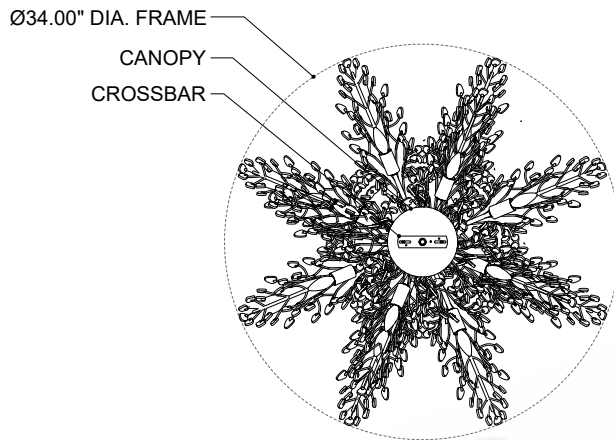

ITEM: 9000-1344

Overall Dimensions

Height: 28.5"

Diameter: 34"

TOP VIEW

FRONT VIEW