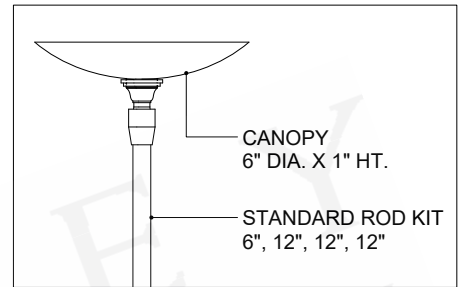

ITEM: 9000-1344

Overall Dimensions

Height: 28.5"

Diameter: 34"

TOP VIEW

FRONT VIEW