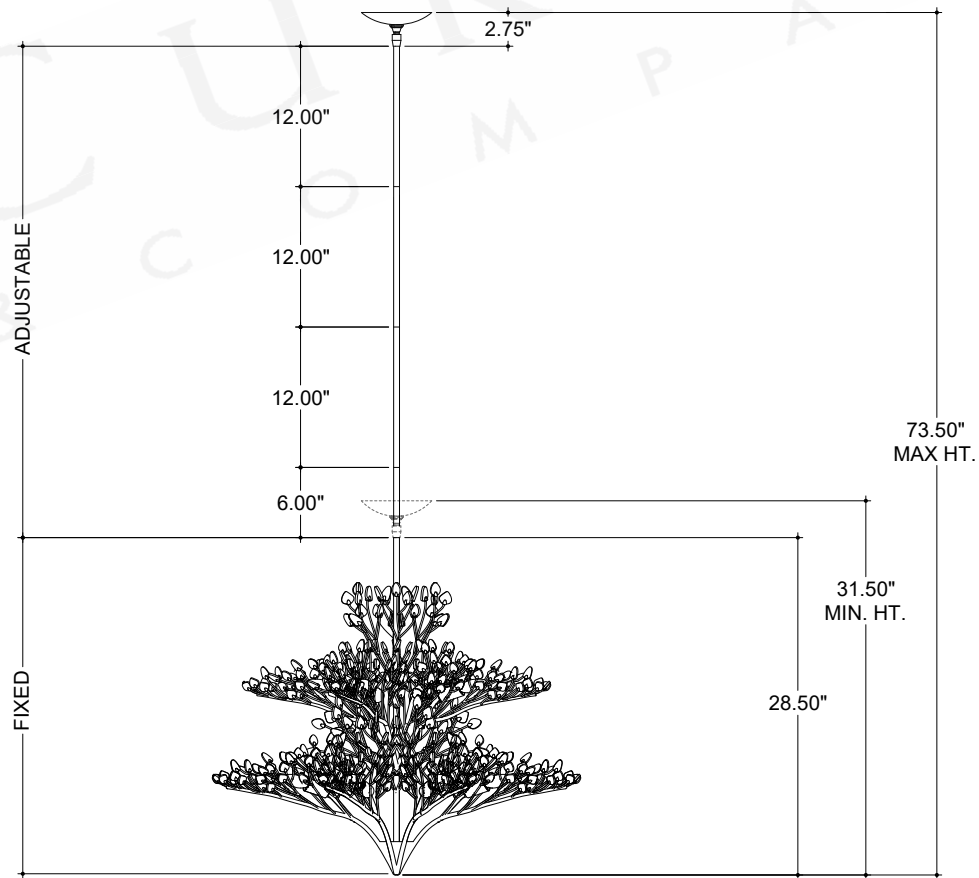

ITEM: 9000-1344

Overall Dimensions

Height: 28.5"

Diameter: 34"

TOP VIEW

FRONT VIEW