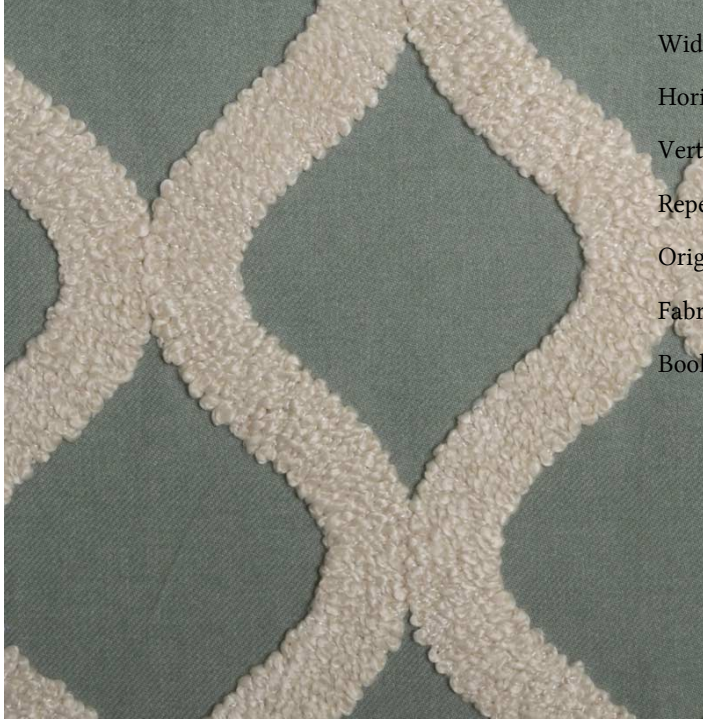

Fabric Detail for:32641 | 19-aqua

Pattern:	32641 19-aqua
Width:	51"
Horizontal Repeat:	4.500"
Vertical Repeat:	4.250"
Repeat Direction:	Up The Roll
Origin:	India
Fabric Contents:	100% Polyester
Book Name:	MINT-TURQUOISE-TEAL