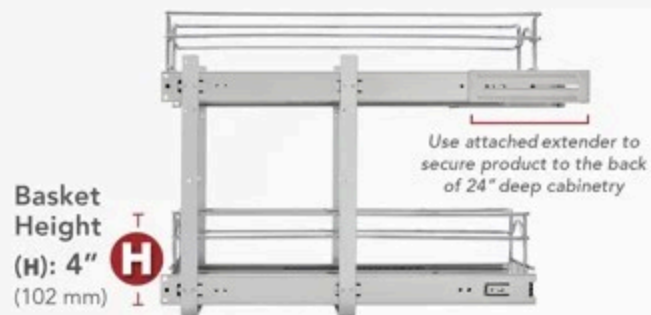

TWO-TIER PULLOUT ORGANIZER

ADJUSTABLE • CHROME STEEL

Basket
Height**(H): 4"**

(102 mm)

 Closed Position Depth (D): **22" - 24"**
 (559-610 mm)

Minimum Cabinet
Opening (MCO):**8-1/2"***

(216 mm)

*8-3/4" (223 mm) for
Frameless CabinetProduct Width
(W):**8-3/4"**

(223 mm)

Adjustable
 Height (H):
16-3/4" - 19"
 (425-483 mm)

 Full-Extension Depth (D): **44" - 46"**
 (1118-1168 mm)

SPECIFICATIONS