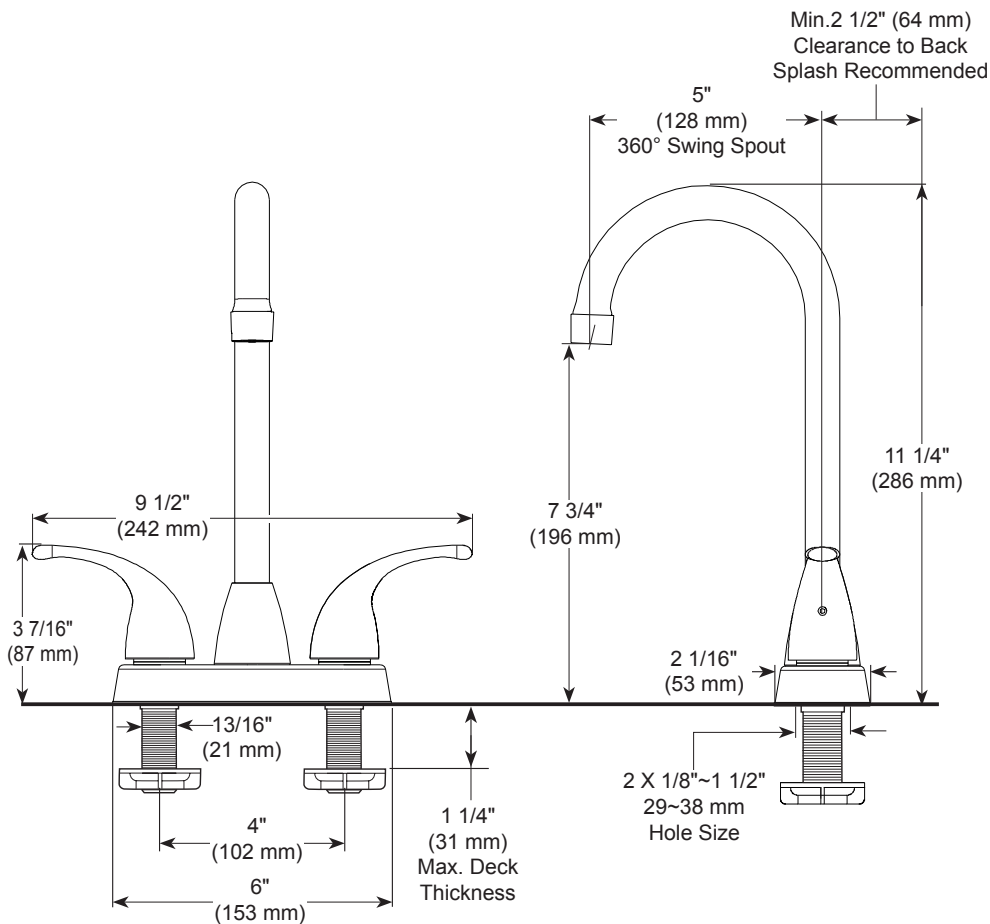

PEERLESS®

P288LF-▲

BAR & PREP SINK FAUCETS

- Two Handle Deck Mount
- 2 or 3 Hole Sink Applications

STANDARD SPECIFICATIONS:

- Max. flow rate 1.5 gpm @ 60 psi, 5.7 L/min @ 414 kPa
- Two handle kitchen faucet for exposed mounting on 2 or 3 hole sinks with 4" centers.
- Spout rotates 360°
- The valve stems on the hot and cold stems are interchangeable
- 1/2" -14 NPSM threaded male inlet shanks

COMPLIES WITH:

- ASME A112.18.1 / CSA B125.1
- ICC/ANSI A117.1

▲ Designate proper finish suffix

PSP-K-P288LF Rev. B